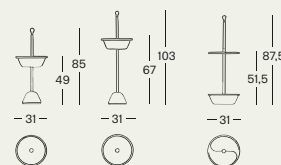

370/380

design
**Achille e Pier Giacomo
Castiglioni, 1961**

Servofumo 370

Servopluvio 380