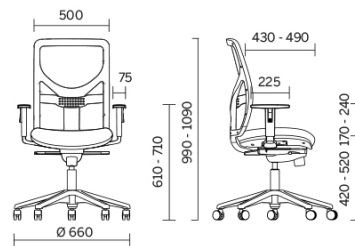

Models

Operative
with headrest

Operative