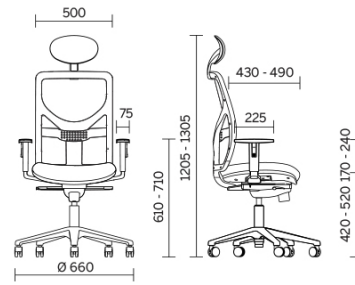

Models

Operative
with headrest