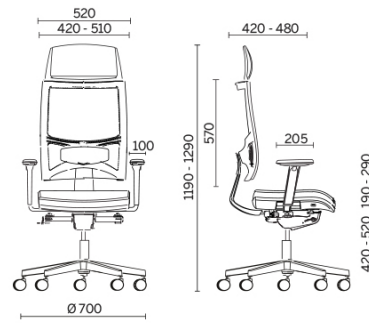

Models

Executive