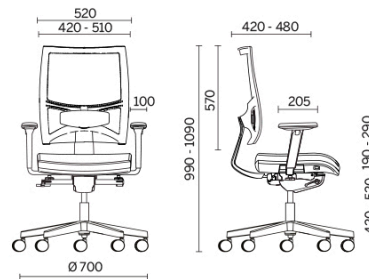

Models

Executive

Manager