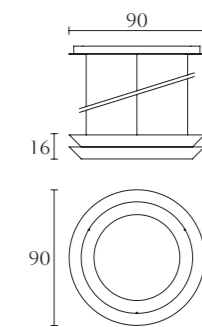

BM602

Round chandelier
cm Ø 90 x H 16
inch. Ø 35^{1/2} x H 6^{1/4}