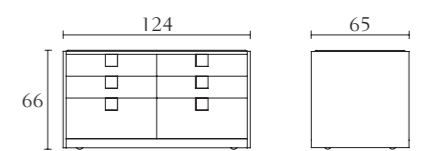

BM309

Coffee table
cm 154 x 70 x H 37
inch. 60^{2/3} x 27^{1/2} x H 14^{1/2}

BM313

Rectangular corner table
cm 84 x 36 x H 50
inch. 33 x 14^{1/4} x H 19^{3/4}

BM312

Squared coffee table
cm 124 x 124 x H 37
inch. 48^{3/4} x 48^{3/4} x H 14^{1/2}

BM311

Servant Table
cm Ø 40 x H 50
inch. Ø 15^{3/4} x H 19^{3/4}

BM320

Round Table
cm Ø 120 x H 37
inch. Ø 47^{1/4} x H 14^{1/2}

BM321

Round Table
cm Ø 70 x H 50
inch. Ø 27^{1/2} x H 19^{3/4}

BM330

Desk
cm 272 x 100 x H 77
inch. 107 x 39^{1/3} x H 30^{1/3}

BM314

Small File with 4 drawers
cm 114 x 45 x H 66
inch. 45 x 17^{3/4} x H 26

BM315

Big File with 6 drawers
cm 124 x 80 x H 66
inch. 48^{3/4} x 31^{1/2} x H 26

BM316

Big File with 6 drawers
cm 124 x 65 x H 66
inch. 48^{3/4} x 25^{2/3} x H 26

BM103

Meeting Table
cm Ø250 x H 74
inch. Ø98^{1/2} x H 29

BM104

Office Sideboard with 6 doors
cm 210 x 50 x H 80
inch. 82^{3/4} x 19^{3/4} x H 31^{1/2}

BM105

Office Sideboard with 4 doors
cm 142 x 50 x H 80
inch. 56 x 19^{3/4} x H 31^{1/2}