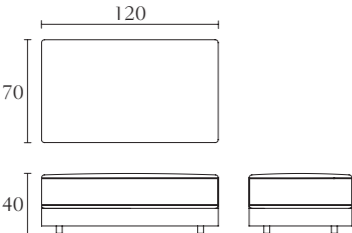

BM541

End side left facing
cm 207 x 119 x H 79
inch. 81^{1/2} x 46^{3/4} x H 31

BM550

End side right facing
cm 215 x 119 x H 79
inch. 84^{3/4} x 46^{3/4} x H 31

BM535

Pouff
cm 120 x 70 x H 40
inch. 47^{1/4} x 27^{1/2} x H 15^{3/4}

BM599

Optional leather tray
cm 30 x 26
inch. 11^{3/4} x 10^{1/4}

BM508

Chess quilted lounge chair
cm 85 x 81 x H 78
inch. 33^{1/2} x 32 x H 30^{3/4}

BM509

Stripes quilted lounge chair
cm 85 x 81 x H 78
inch. 33^{1/2} x 32 x H 30^{3/4}