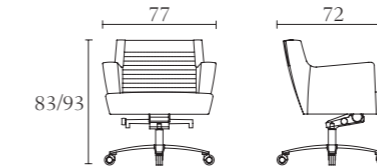

BM517

Executive Office Chair
cm 77 x 72 x H 83/93
inch. 30^{1/4} x 28^{1/3} x H 32^{3/4}/36^{1/2}