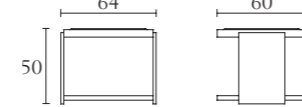

BM318

Console
cm 150 x 45 x H 75
inch. 59 x 17^{3/4} x H 29^{1/2}

BM308

Coffee table with drawers
cm 154 x 70 x H 39
inch. 60^{2/3} x 27^{1/2} x H 15^{2/5}

BM310

Lamp table
cm 64 x 60 x H 50
inch. 25^{1/4} x 23^{2/3} x H 19^{3/4}

BM309

Coffee table
cm 154 x 70 x H 37
inch. 60^{2/3} x 27^{1/2} x H 14^{1/2}

BM313

Rectangular corner table
cm 84 x 36 x H 50
inch. 33 x 14^{1/4} x H 19^{3/4}

BM312

Squared coffee table
cm 124 x 124 x H 37
inch. 48^{3/4} x 48^{3/4} x H 14^{1/2}