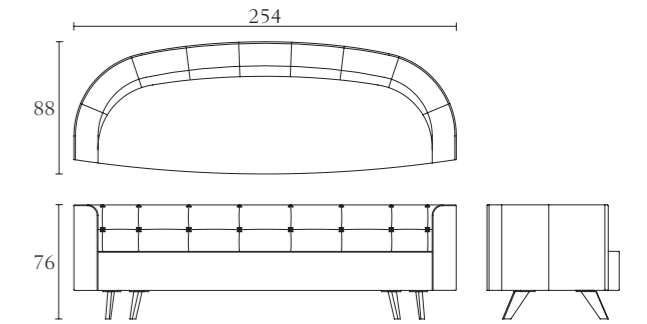

BM107

Bookcase shelves
cm 74 x 44 x H 205
inch. 29 x 17^{1/4} x H 80^{3/4}

BM516

President Office Chair
cm 77 x 76 x H 121/131
inch. 30^{1/4} x 30 x H 47^{3/4}/51^{1/2}

BM400

Oval sofa
cm 254 x 88 x H 76
inch. 100 x 34^{2/3} x H 30