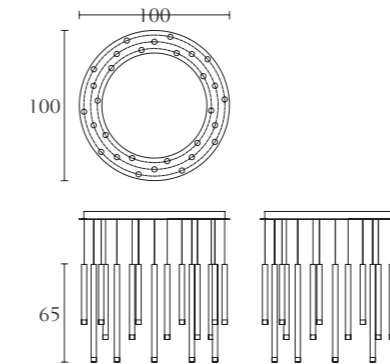

BM600

Small table lamp
cm 40 x 20 x H 73
inch. 15^{3/4} x 7^{3/4} x H 28^{3/4}

BM603

Rectangular chandelier
cm 129 x 29 x H 31
inch. 50^{3/4} x 11^{1/2} x H 12^{1/4}

BM607

Round chandelier
with 30 pendants
cm Ø 100 x H 65
inch. Ø 39^{1/3} x H 25^{1/2}