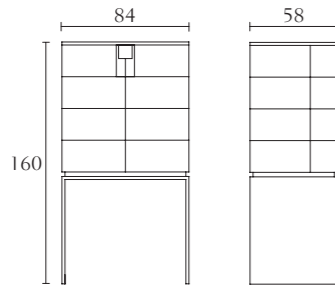

Black&more
technical drawing

BM001

Buffet
cm 240 x 49 x H 90
inch. 94^{1/2} x 19^{1/3} x H 35^{1/2}

BM005

Small Vitrine with 2 doors
cm 75 x 46 x H 180
inch. 29^{1/2} x 18 x H 71

BM002

Buffet
cm 180 x 49 x H 90
inch. 71 x 19^{1/3} x H 35^{1/2}

BM006

Vitrine 2 doors with drawer
cm 100 x 46 x H 180
inch. 39^{1/3} x 18 x H 71

BM002

Cabinet
cm 120 x 46 x H 160
inch. 47^{1/4} x 18 x H 63

BM007

Servant with drop door
cm 195 x 45 x H 120
inch. 76^{3/4} x 17^{3/4} x H 47^{1/4}

BM004

Bar
cm 84 x 58 x H 160
inch. 33 x 22^{3/4} x H 63

BM304

Round Dining Table
cm Ø 160 x H 76
inch. Ø 63 x H 30

BM398

Lazy Susan
cm Ø 80 x H 2
inch. Ø 31^{1/2} x H 0^{3/4}

BM305

Round Dining Table
cm Ø 180 x H 76
inch. Ø 71 x H 30

BM399

Lazy Susan
cm Ø 90 x H 2
inch. Ø 35^{1/2} x H 0^{3/4}

BM301

Dining table
cm 320 x 120 x H 76
inch. 126 x 47^{1/4} x H 30

BM302

Dining table
cm 245 x 110 x H 76
inch. 96^{1/2} x 43^{1/3} x H 30

BM303

Dining table
cm 200 x 110 x H 76
inch. 78^{3/4} x 43^{1/3} x H 30