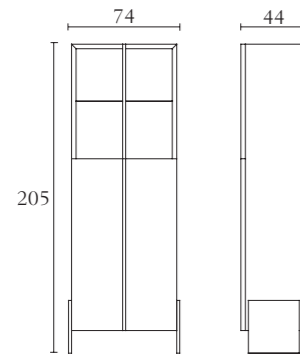

BM318

Console
cm 150 x 45 x H 75
inch. 59 x 17^{3/4} x H 29^{1/2}

BM308

Coffee table with drawers
cm 154 x 70 x H 39
inch. 60^{2/3} x 27^{1/2} x H 15^{2/5}

BM310

Lamp table
cm 64 x 60 x H 50
inch. 25^{1/4} x 23^{2/3} x H 19^{3/4}

BM103

Meeting Table
cm Ø250 x H 74
inch. Ø98^{1/2} x H 29

BM104

Office Sideboard with 6 doors
cm 210 x 50 x H 80
inch. 82^{3/4} x 19^{3/4} x H 31^{1/2}

BM105

Office Sideboard with 4 doors
cm 142 x 50 x H 80
inch. 56 x 19^{3/4} x H 31^{1/2}

BM102

Occasional Desk with 2 drawers
cm 110 x 45 x H 66
inch. 43^{1/4} x 17^{3/4} x H 26

BM100

Bookcase with 4 doors
cm 74 x 44 x H 205
inch. 29 x 17^{1/4} x H 80^{3/4}

BM101

Bookcase with 2 doors
cm 74 x 44 x H 205
inch. 29 x 17^{1/4} x H 80^{3/4}

BM107

Bookcase shelves
cm 74 x 44 x H 205
inch. 29 x 17^{1/4} x H 80^{3/4}

BM516

President Office Chair
cm 77 x 76 x H 121/131
inch. 30^{1/4} x 30 x H 47^{3/4}/51^{1/2}

BM400

Oval sofa
cm 254 x 88 x H 76
inch. 100 x 34^{2/3} x H 30