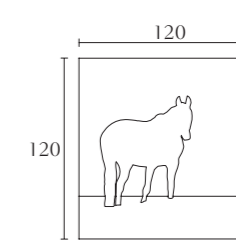

BM021

Horse painting
cm 120 x H 120
inch. 47^{1/4} x 47^{1/4}