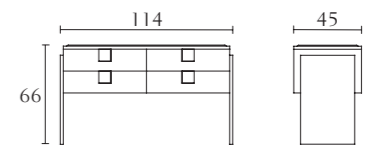

BM309

Coffee table
cm 154 x 70 x H 37
inch. 60^{2/3} x 27^{1/2} x H 14^{1/2}

BM313

Rectangular corner table
cm 84 x 36 x H 50
inch. 33 x 14^{1/4} x H 19^{3/4}

BM312

Squared coffee table
cm 124 x 124 x H 37
inch. 48^{3/4} x 48^{3/4} x H 14^{1/2}

BM311

Servant Table
cm Ø 40 x H 50
inch. Ø 15^{3/4} x H 19^{3/4}

BM320

Round Table
cm Ø 120 x H 37
inch. Ø 47^{1/4} x H 14^{1/2}

BM321

Round Table
cm Ø 70 x H 50
inch. Ø 27^{1/2} x H 19^{3/4}

BM330

Desk
cm 272 x 100 x H 77
inch. 107 x 39^{1/3} x H 30^{1/3}

BM314

Small File with 4 drawers
cm 114 x 45 x H 66
inch. 45 x 17^{3/4} x H 26

BM315

Big File with 6 drawers
cm 124 x 80 x H 66
inch. 48^{3/4} x 31^{1/2} x H 26

BM316

Big File with 6 drawers
cm 124 x 65 x H 66
inch. 48^{3/4} x 25^{2/3} x H 26