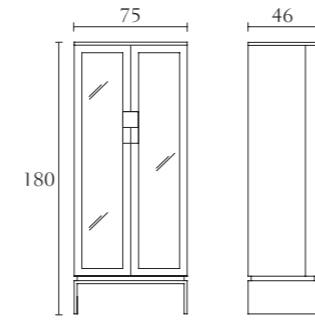

Black&more
technical drawing

BM001

Buffet
cm 240 x 49 x H 90
inch. 94^{1/2} x 19^{1/3} x H 35^{1/2}

BM005

Small Vitrine with 2 doors
cm 75 x 46 x H 180
inch. 29^{1/2} x 18 x H 71

BM002

Buffet
cm 180 x 49 x H 90
inch. 71 x 19^{1/3} x H 35^{1/2}

BM006

Vitrine 2 doors with drawer
cm 100 x 46 x H 180
inch. 39^{1/3} x 18 x H 71

BM002

Cabinet
cm 120 x 46 x H 160
inch. 47^{1/4} x 18 x H 63

BM007

Servant with drop door
cm 195 x 45 x H 120
inch. 76^{3/4} x 17^{3/4} x H 47^{1/4}

BM004

Bar
cm 84 x 58 x H 160
inch. 33 x 22^{3/4} x H 63

BM304

Round Dining Table
cm Ø 160 x H 76
inch. Ø 63 x H 30

BM398

Lazy Susan
cm Ø 80 x H 2
inch. Ø 31^{1/2} x H 0^{3/4}

BM305

Round Dining Table
cm Ø 180 x H 76
inch. Ø 71 x H 30