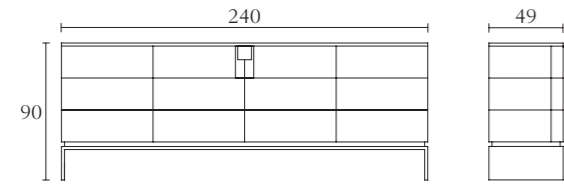

Black&more
technical drawing

BM001

Buffet
cm 240 x 49 x H 90
inch. 94^{1/2} x 19^{1/3} x H 35^{1/2}

BM005

Small Vitrine with 2 doors
cm 75 x 46 x H 180
inch. 29^{1/2} x 18 x H 71

BM002

Buffet
cm 180 x 49 x H 90
inch. 71 x 19^{1/3} x H 35^{1/2}

BM006

Vitrine 2 doors with drawer
cm 100 x 46 x H 180
inch. 39^{1/3} x 18 x H 71

BM002

Cabinet
cm 120 x 46 x H 160
inch. 47^{1/4} x 18 x H 63

BM007

Servant with drop door
cm 195 x 45 x H 120
inch. 76^{3/4} x 17^{3/4} x H 47^{1/4}