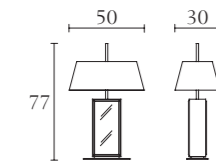

BM700

Dresser
cm 180 x 49 x H 80
inch. 71 x 19^{1/4} x H 31^{1/2}

BM702

Dresser
cm 130 x 49 x H 80
inch. 51^{1/5} x 19^{1/4} x H 31^{1/2}

BM703

Nightstand
cm 80 x 48 x H 60
inch. 31^{1/2} x 19 x H 23^{2/3}

BM704

Nightstand
cm 60 x 48 x H 60
inch. 23^{1/2} x 19 x H 23^{2/3}

BM701

Chest of drawers
cm 60 x 48 x H 134
inch. 23^{2/3} x 19 x H 52^{3/4}

BM605

Mirror with lights
cm 130 x 130 x H 8
inch. 51^{1/5} x 51^{1/5} x H 3^{1/4}

BM601

Large table lamp
cm 50 x 30 x H 77
inch. 19^{3/4} x 11^{3/4} x H 30^{1/3}

BM602

Round chandelier
cm Ø 90 x H 16
inch. Ø 35^{1/2} x H 6^{1/4}

BM606

Round mirror
cm Ø130 x H 6
inch. Ø51^{1/5} x H 2^{1/4}