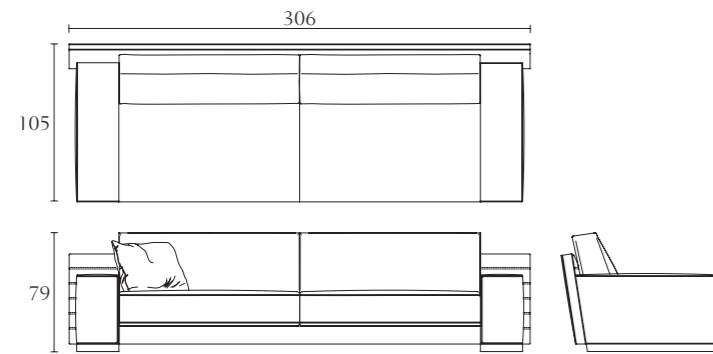

BM402

Oval arm chair
cm 104 x 81 x H 76
inch. 41 x 32 x H 30

BM512

Chaise longue
cm 150 x 65 x H 106
inch. 59 x 25^{1/2} x H 41^{3/4}

BM503

Sofa
cm 306 x 105 x H 79
inch. 120^{1/2} x 41^{1/3} x H 31

**BM506**