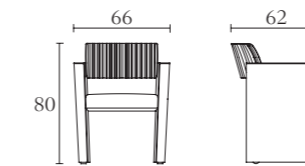

BM103

Meeting Table
cm Ø250 x H 74
inch. Ø98^{1/2} x H 29

BM104

Office Sideboard with 6 doors
cm 210 x 50 x H 80
inch. 82^{3/4} x 19^{3/4} x H 31^{1/2}

BM105

Office Sideboard with 4 doors
cm 142 x 50 x H 80
inch. 56 x 19^{3/4} x H 31^{1/2}

BM107

Bookcase shelves
cm 74 x 44 x H 205
inch. 29 x 17^{1/4} x H 80^{3/4}

BM516

President Office Chair
cm 77 x 76 x H 121/131
inch. 30^{1/4} x 30 x H 47^{3/4}/51^{1/2}

BM400

Oval sofa
cm 254 x 88 x H 76
inch. 100 x 34^{2/3} x H 30

BM517

Executive Office Chair
cm 77 x 72 x H 83/93
inch. 30^{1/4} x 28^{1/3} x H 32^{3/4}/36^{1/2}

BM401

Oval sofa
cm 220 x 86 x H 76
inch. 86^{2/3} x 33^{3/4} x H 30

BM518

Meeting armchair
cm 66 x 62 x H 80
inch. 26 x 24^{1/2} x H 31^{1/2}

BM402

Oval arm chair
cm 104 x 81 x H 76
inch. 41 x 32 x H 30

BM512

Chaise longue
cm 150 x 65 x H 106
inch. 59 x 25^{1/2} x H 41^{3/4}

BM503

Sofa
cm 306 x 105 x H 79
inch. 120^{1/2} x 41^{1/3} x H 31

**BM506**