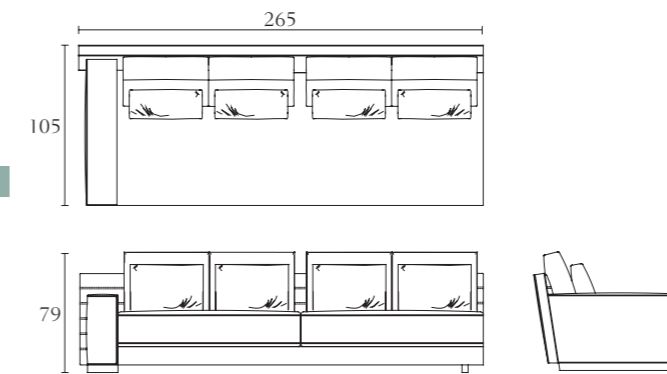

BM564

End side right facing
cm 265 x 105 x H 79
inch. 104^{1/3} x 41^{1/3} x H 31