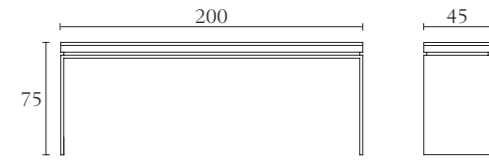

BM507

Chair with metal base
cm 62 x 56 x H 81
inch. 24^{2/5} x 22 x H 32

BM501

Chair
cm 50 x 61 x H 85
inch. 19^{3/4} x 24 x H 33^{1/2}

BM502

High Chair
cm 50 x 65 x H 105
inch. 19^{3/4} x 25^{2/5} x H 41^{1/2}

BM306

Console with drawers
cm 200 x 45 x H 81
inch. 78^{3/4} x 17^{3/4} x H 32

BM317

Console with drawers
cm 150 x 45 x H 81
inch. 59 x 17^{3/4} x H 32

BM307

Console
cm 200 x 45 x H 75
inch. 78^{3/4} x 17^{3/4} x H 29^{1/2}

BM318

Console
cm 150 x 45 x H 75
inch. 59 x 17^{3/4} x H 29^{1/2}

BM308

Coffee table with drawers
cm 154 x 70 x H 39
inch. 60^{2/3} x 27^{1/2} x H 15^{2/5}

BM310

Lamp table
cm 64 x 60 x H 50
inch. 25^{1/4} x 23^{2/3} x H 19^{3/4}