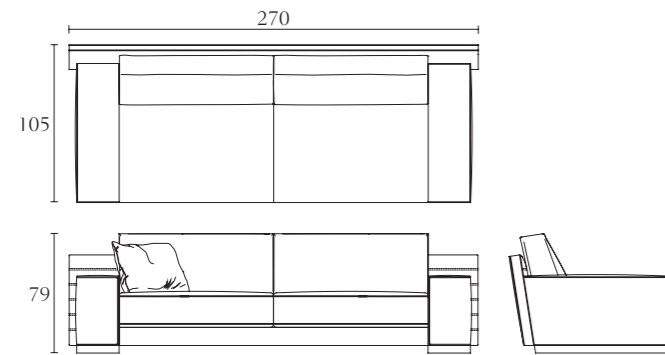

BM504

Sofa
cm 270 x 105 x H 79
inch. 106^{1/4} x 41^{1/3} x H 31