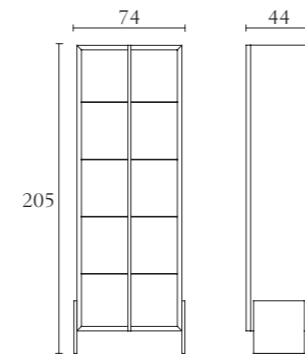

BM103

Meeting Table
cm Ø250 x H 74
inch. Ø98^{1/2} x H 29

BM104

Office Sideboard with 6 doors
cm 210 x 50 x H 80
inch. 82^{3/4} x 19^{3/4} x H 31^{1/2}

BM105

Office Sideboard with 4 doors
cm 142 x 50 x H 80
inch. 56 x 19^{3/4} x H 31^{1/2}

BM102

Occasional Desk with 2 drawers
cm 110 x 45 x H 66
inch. 43^{1/4} x 17^{3/4} x H 26

BM100

Bookcase with 4 doors
cm 74 x 44 x H 205
inch. 29 x 17^{1/4} x H 80^{3/4}

BM101

Bookcase with 2 doors
cm 74 x 44 x H 205
inch. 29 x 17^{1/4} x H 80^{3/4}

BM107

Bookcase shelves
cm 74 x 44 x H 205
inch. 29 x 17^{1/4} x H 80^{3/4}

BM516

President Office Chair
cm 77 x 76 x H 121/131
inch. 30^{1/4} x 30 x H 47^{3/4}/51^{1/2}

BM400

Oval sofa
cm 254 x 88 x H 76
inch. 100 x 34^{2/3} x H 30