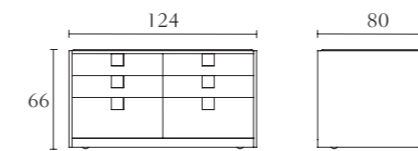

BM315

Big File with 6 drawers
cm 124 x 80 x H 66
inch. 48^{3/4} x 31^{1/2} x H 26