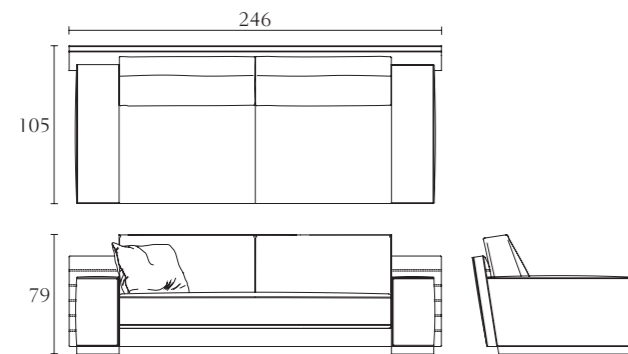

BM514

Sofa
cm 246 x 105 x H 79
inch. 96^{3/4} x 41^{1/3} x H 31