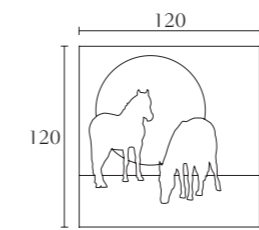

BM022

Sunset painting
cm 120 x H 120
inch. 47^{1/4} x 47^{1/4}