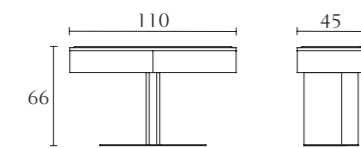

BM102

Occasional Desk with 2 drawers
cm 110 x 45 x H 66
inch. 43^{1/4} x 17^{3/4} x H 26