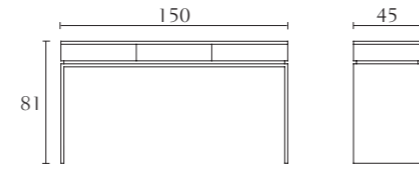

BM317

Console with drawers
cm 150 x 45 x H 81
inch. 59 x 17^{3/4} x H 32