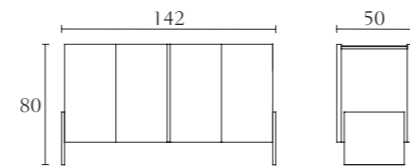

BM103

Meeting Table
cm Ø250 x H 74
inch. Ø98^{1/2} x H 29

BM104

Office Sideboard with 6 doors
cm 210 x 50 x H 80
inch. 82^{3/4} x 19^{3/4} x H 31^{1/2}

BM105

Office Sideboard with 4 doors
cm 142 x 50 x H 80
inch. 56 x 19^{3/4} x H 31^{1/2}