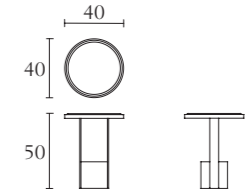

BM311

Servant Table
cm Ø 40 x H 50
inch. Ø 15^{3/4} x H 19^{3/4}