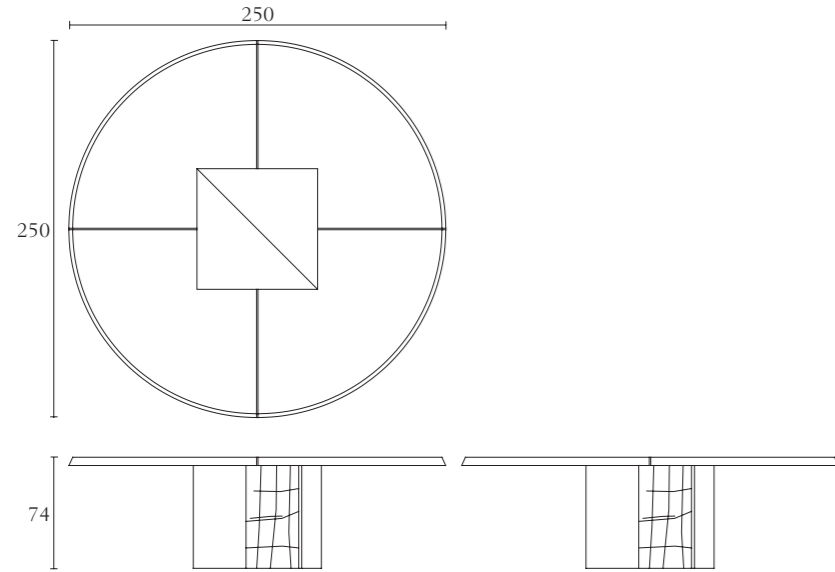

BM103

Meeting Table
cm Ø250 x H 74
inch. Ø98^{1/2} x H 29

BM104

Office Sideboard with 6 doors
cm 210 x 50 x H 80
inch. 82^{3/4} x 19^{3/4} x H 31^{1/2}

BM105

Office Sideboard with 4 doors
cm 142 x 50 x H 80
inch. 56 x 19^{3/4} x H 31^{1/2}