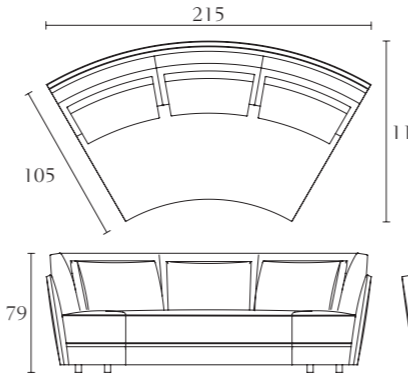

BM103

Meeting Table
cm Ø250 x H 74
inch. Ø98^{1/2} x H 29

BM104

Office Sideboard with 6 doors
cm 210 x 50 x H 80
inch. 82^{3/4} x 19^{3/4} x H 31^{1/2}

BM105

Office Sideboard with 4 doors
cm 142 x 50 x H 80
inch. 56 x 19^{3/4} x H 31^{1/2}

**BM524**

End side right facing
cm 273 x 105 x H 79
inch. 107^{1/2} x 41^{1/3} x H 31

**BM569**

End side right facing
chaise longue
cm 145 x 160 x H 79
inch. 57 x 63 x H 31

**BM571**

Corner
cm 160 x 160 x H 79
inch. 63 x 63 x H 31

**BM525**

End side left facing
cm 273 x 105 x H 79
inch. 107^{1/2} x 41^{1/3} x H 31

BM570

End side left facing
chaise longue
cm 145 x 160 x H 79
inch. 57 x 63 x H 31

BM540

End side right facing
cm 207 x 119 x H 79
inch. 81^{1/2} x 46^{3/4} x H 31

BM541

End side left facing
cm 207 x 119 x H 79
inch. 81^{1/2} x 46^{3/4} x H 31

BM550

End side right facing
cm 215 x 119 x H 79
inch. 84^{3/4} x 46^{3/4} x H 31

BM535

Pouff
cm 120 x 70 x H 40
inch. 47^{1/4} x 27^{1/2} x H 15^{3/4}