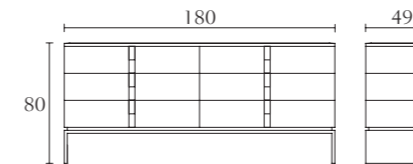

BM700

Dresser
cm 180 x 49 x H 80
inch. 71 x 19^{1/4} x H 31^{1/2}