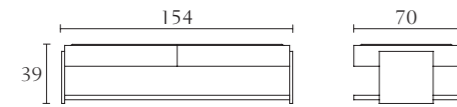

BM308

Coffee table with drawers
cm 154 x 70 x H 39
inch. 60^{2/3} x 27^{1/2} x H 15^{2/5}