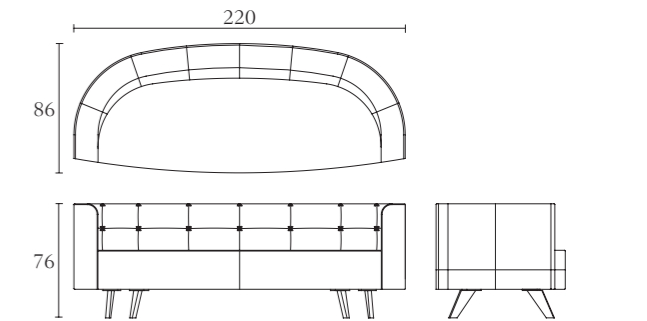

BM517

Executive Office Chair
cm 77 x 72 x H 83/93
inch. 30^{1/4} x 28^{1/3} x H 32^{3/4}/36^{1/2}

BM401

Oval sofa
cm 220 x 86 x H 76
inch. 86^{2/3} x 33^{3/4} x H 30