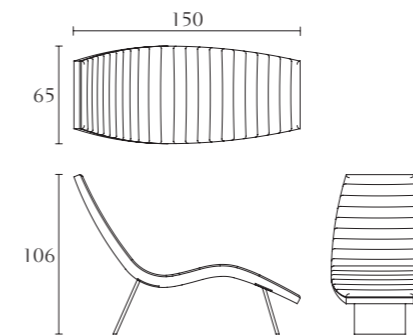

BM107

Bookcase shelves
cm 74 x 44 x H 205
inch. 29 x 17^{1/4} x H 80^{3/4}

BM516

President Office Chair
cm 77 x 76 x H 121/131
inch. 30^{1/4} x 30 x H 47^{3/4}/51^{1/2}

BM400

Oval sofa
cm 254 x 88 x H 76
inch. 100 x 34^{2/3} x H 30

BM517

Executive Office Chair
cm 77 x 72 x H 83/93
inch. 30^{1/4} x 28^{1/3} x H 32^{3/4}/36^{1/2}

BM401

Oval sofa
cm 220 x 86 x H 76
inch. 86^{2/3} x 33^{3/4} x H 30

BM518

Meeting armchair
cm 66 x 62 x H 80
inch. 26 x 24^{1/2} x H 31^{1/2}

BM402

Oval arm chair
cm 104 x 81 x H 76
inch. 41 x 32 x H 30

BM512

Chaise longue
cm 150 x 65 x H 106
inch. 59 x 25^{1/2} x H 41^{3/4}

BM503

Sofa
cm 306 x 105 x H 79
inch. 120^{1/2} x 41^{1/3} x H 31

**BM506**

Swiveling Arm Chair
cm 80 x 85 x H 79
inch. 31^{1/2} x 33^{1/2} x H 31

**BM528**

Center
cm 120 x 105 x H 79
inch. 47^{1/4} x 41^{1/3} x H 31

**BM529**

End side right facing
chaise longue
cm 123 x 160 x H 79
inch. 48^{1/2} x 63 x H 31