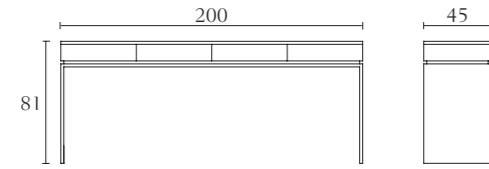

BM306

Console with drawers
cm 200 x 45 x H 81
inch. 78^{3/4} x 17^{3/4} x H 32