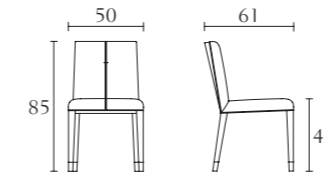

Black&more
technical drawing

BM001

Buffet
cm 240 x 49 x H 90
inch. 94^{1/2} x 19^{1/3} x H 35^{1/2}

BM005

Small Vitrine with 2 doors
cm 75 x 46 x H 180
inch. 29^{1/2} x 18 x H 71

BM002

Buffet
cm 180 x 49 x H 90
inch. 71 x 19^{1/3} x H 35^{1/2}

BM004

Bar
cm 84 x 58 x H 160
inch. 33 x 22^{3/4} x H 63

BM304

Round Dining Table
cm Ø 160 x H 76
inch. Ø 63 x H 30

BM398

Lazy Susan
cm Ø 80 x H 2
inch. Ø 31^{1/2} x H 0^{3/4}

BM305

Round Dining Table
cm Ø 180 x H 76
inch. Ø 71 x H 30

BM399

Lazy Susan
cm Ø 90 x H 2
inch. Ø 35^{1/2} x H 0^{3/4}

BM301

Dining table
cm 320 x 120 x H 76
inch. 126 x 47^{1/4} x H 30

BM302

Dining table
cm 245 x 110 x H 76
inch. 96^{1/2} x 43^{1/3} x H 30

BM303

Dining table
cm 200 x 110 x H 76
inch. 78^{3/4} x 43^{1/3} x H 30

BM507

Chair with metal base
cm 62 x 56 x H 81
inch. 24^{2/5} x 22 x H 32

BM501

Chair
cm 50 x 61 x H 85
inch. 19^{3/4} x 24 x H 33^{1/2}

BM502

High Chair
cm 50 x 65 x H 105
inch. 19^{3/4} x 25^{2/5} x H 41^{1/2}