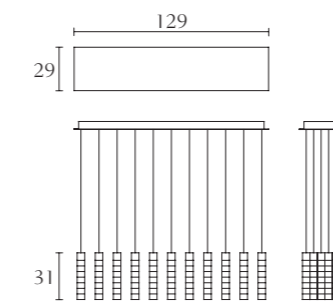

BM600

Small table lamp
cm 40 x 20 x H 73
inch. 15^{3/4} x 7^{3/4} x H 28^{3/4}

BM603

Rectangular chandelier
cm 129 x 29 x H 31
inch. 50^{3/4} x 11^{1/2} x H 12^{1/4}