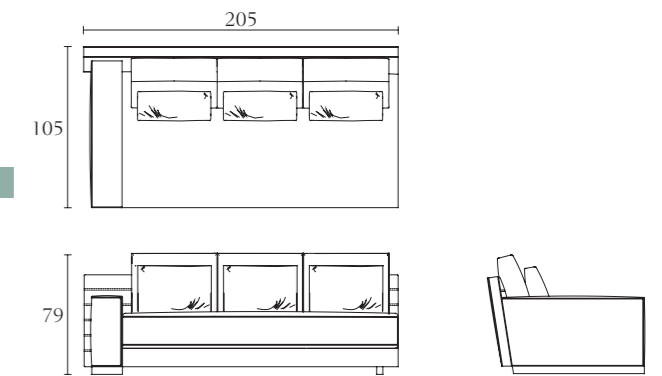

BM562

End side right facing
cm 205 x 105 x H 79
inch. 80^{3/4} x 41^{1/3} x H 31