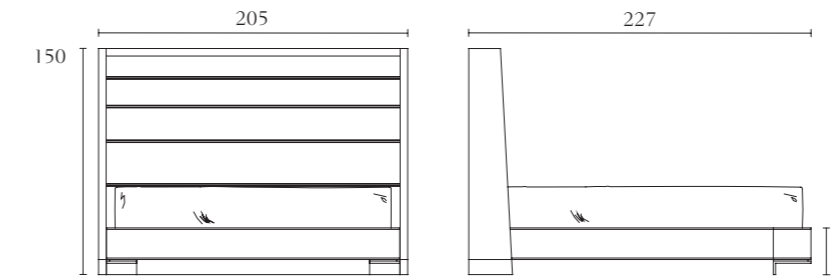

BM700

Dresser
cm 180 x 49 x H 80
inch. 71 x 19^{1/4} x H 31^{1/2}

BM702

Dresser
cm 130 x 49 x H 80
inch. 51^{1/5} x 19^{1/4} x H 31^{1/2}

BM703

Nightstand
cm 80 x 48 x H 60
inch. 31^{1/2} x 19 x H 23^{2/3}

BM704

Nightstand
cm 60 x 48 x H 60
inch. 23^{1/2} x 19 x H 23^{2/3}