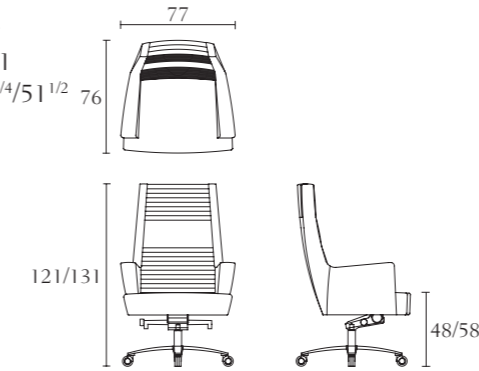

BM103

Meeting Table
cm Ø250 x H 74
inch. Ø98^{1/2} x H 29

BM104

Office Sideboard with 6 doors
cm 210 x 50 x H 80
inch. 82^{3/4} x 19^{3/4} x H 31^{1/2}

BM105

Office Sideboard with 4 doors
cm 142 x 50 x H 80
inch. 56 x 19^{3/4} x H 31^{1/2}

BM102

Occasional Desk with 2 drawers
cm 110 x 45 x H 66
inch. 43^{1/4} x 17^{3/4} x H 26

BM100

Bookcase with 4 doors
cm 74 x 44 x H 205
inch. 29 x 17^{1/4} x H 80^{3/4}

BM101

Bookcase with 2 doors
cm 74 x 44 x H 205
inch. 29 x 17^{1/4} x H 80^{3/4}

BM107

Bookcase shelves
cm 74 x 44 x H 205
inch. 29 x 17^{1/4} x H 80^{3/4}

BM516

President Office Chair
cm 77 x 76 x H 121/131
inch. 30^{1/4} x 30 x H 47^{3/4}/51^{1/2}

BM400

Oval sofa
cm 254 x 88 x H 76
inch. 100 x 34^{2/3} x H 30