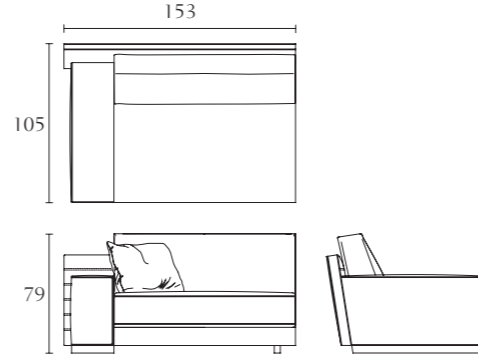

BM520

End side right facing
cm 153 x 105 x H 79
inch. 60^{1/4} x 41^{1/3} x H 31