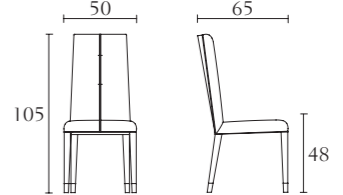

BM004

Bar
cm 84 x 58 x H 160
inch. 33 x 22^{3/4} x H 63

BM304

Round Dining Table
cm Ø 160 x H 76
inch. Ø 63 x H 30

BM398

Lazy Susan
cm Ø 80 x H 2
inch. Ø 31^{1/2} x H 0^{3/4}

BM305

Round Dining Table
cm Ø 180 x H 76
inch. Ø 71 x H 30

BM399

Lazy Susan
cm Ø 90 x H 2
inch. Ø 35^{1/2} x H 0^{3/4}

BM301

Dining table
cm 320 x 120 x H 76
inch. 126 x 47^{1/4} x H 30

BM302

Dining table
cm 245 x 110 x H 76
inch. 96^{1/2} x 43^{1/3} x H 30

BM303

Dining table
cm 200 x 110 x H 76
inch. 78^{3/4} x 43^{1/3} x H 30

BM507

Chair with metal base
cm 62 x 56 x H 81
inch. 24^{2/5} x 22 x H 32

BM501

Chair
cm 50 x 61 x H 85
inch. 19^{3/4} x 24 x H 33^{1/2}

BM502

High Chair
cm 50 x 65 x H 105
inch. 19^{3/4} x 25^{2/5} x H 41^{1/2}

BM306

Console with drawers
cm 200 x 45 x H 81
inch. 78^{3/4} x 17^{3/4} x H 32

BM317

Console with drawers
cm 150 x 45 x H 81
inch. 59 x 17^{3/4} x H 32

BM307

Console
cm 200 x 45 x H 75
inch. 78^{3/4} x 17^{3/4} x H 29^{1/2}