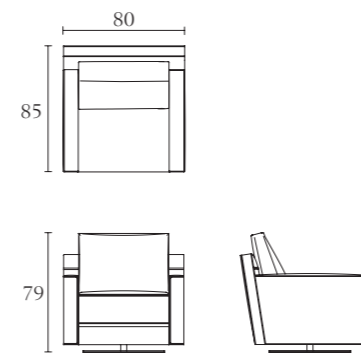

BM103

Meeting Table
cm Ø250 x H 74
inch. Ø98^{1/2} x H 29

BM104

Office Sideboard with 6 doors
cm 210 x 50 x H 80
inch. 82^{3/4} x 19^{3/4} x H 31^{1/2}

BM105

Office Sideboard with 4 doors
cm 142 x 50 x H 80
inch. 56 x 19^{3/4} x H 31^{1/2}

BM402

Oval arm chair
cm 104 x 81 x H 76
inch. 41 x 32 x H 30

BM512

Chaise longue
cm 150 x 65 x H 106
inch. 59 x 25^{1/2} x H 41^{3/4}

BM503

Sofa
cm 306 x 105 x H 79
inch. 120^{1/2} x 41^{1/3} x H 31

**BM506**

Swiveling Arm Chair
cm 80 x 85 x H 79
inch. 31^{1/2} x 33^{1/2} x H 31

**BM528**

Center
cm 120 x 105 x H 79
inch. 47^{1/4} x 41^{1/3} x H 31

**BM529**

End side right facing
chaise longue
cm 123 x 160 x H 79
inch. 48^{1/2} x 63 x H 31