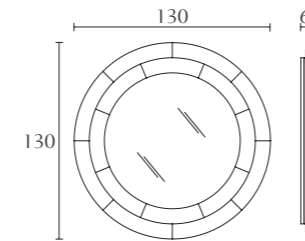

BM601

Large table lamp
cm 50 x 30 x H 77
inch. 19^{3/4} x 11^{3/4} x H 30^{1/3}

BM602

Round chandelier
cm Ø 90 x H 16
inch. Ø 35^{1/2} x H 6^{1/4}

BM606

Round mirror
cm Ø130 x H 6
inch. Ø51^{1/5} x H 2^{1/4}