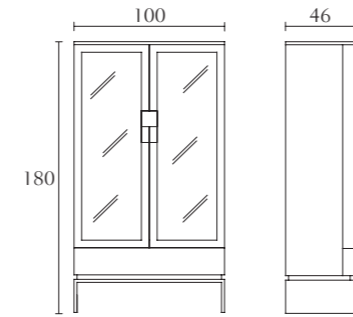

Black&more
technical drawing

BM001

Buffet
cm 240 x 49 x H 90
inch. 94^{1/2} x 19^{1/3} x H 35^{1/2}

BM005

Small Vitrine with 2 doors
cm 75 x 46 x H 180
inch. 29^{1/2} x 18 x H 71

BM002

Buffet
cm 180 x 49 x H 90
inch. 71 x 19^{1/3} x H 35^{1/2}

BM006

Vitrine 2 doors with drawer
cm 100 x 46 x H 180
inch. 39^{1/3} x 18 x H 71

BM002

Cabinet
cm 120 x 46 x H 160
inch. 47^{1/4} x 18 x H 63

BM007

Servant with drop door
cm 195 x 45 x H 120
inch. 76^{3/4} x 17^{3/4} x H 47^{1/4}