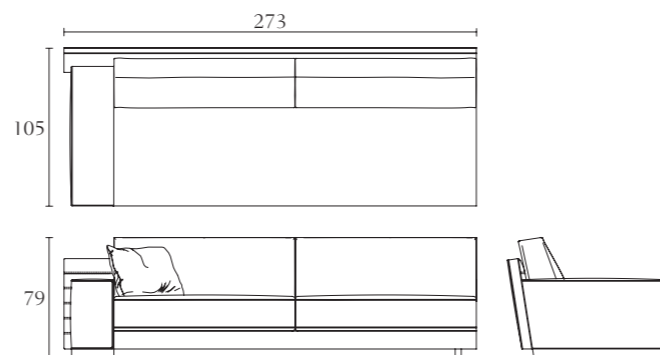

BM524

End side right facing
cm 273 x 105 x H 79
inch. 107^{1/2} x 41^{1/3} x H 31