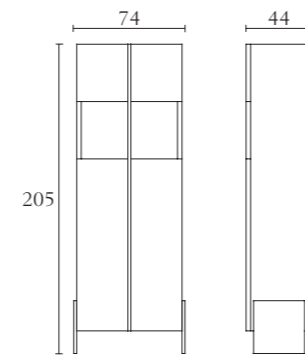

BM100

Bookcase with 4 doors
cm 74 x 44 x H 205
inch. 29 x 17^{1/4} x H 80^{3/4}