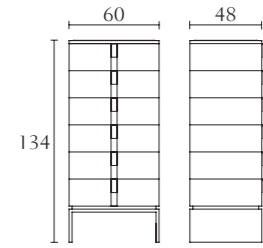

BM701

Chest of drawers
cm 60 x 48 x H 134
inch. 23^{2/3} x 19 x H 52^{3/4}