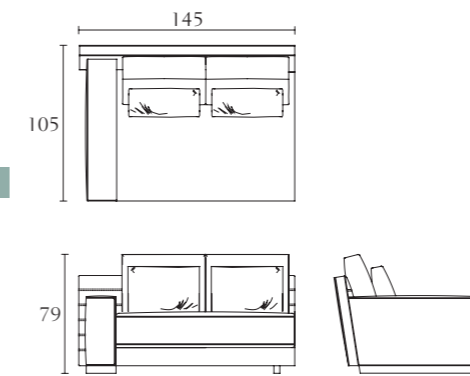

BM560

End side right facing
cm 145 x 105 x H 79
inch. 57 x 41^{1/3} x H 31