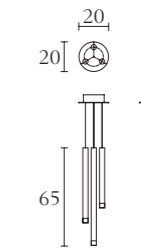

BM020

Wind rose painting
cm 130 x H 130
inch. 51^{1/5} x 51^{1/5}

BM022

Sunset painting
cm 120 x H 120
inch. 47^{1/4} x 47^{1/4}

BM608

Chandelier with 3 pendants
cm Ø 20 x H 65
inch. Ø 7^{3/4} x H 25^{1/2}