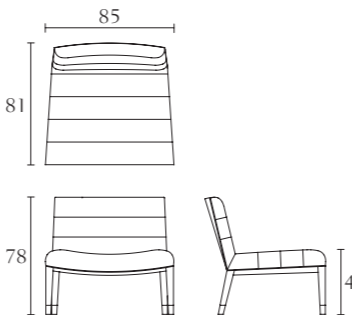

**BM525**

End side left facing
cm 273 x 105 x H 79
inch. 107^{1/2} x 41^{1/3} x H 31

BM570

End side left facing
chaise longue
cm 145 x 160 x H 79
inch. 57 x 63 x H 31

BM540

End side right facing
cm 207 x 119 x H 79
inch. 81^{1/2} x 46^{3/4} x H 31

BM541

End side left facing
cm 207 x 119 x H 79
inch. 81^{1/2} x 46^{3/4} x H 31

BM550

End side right facing
cm 215 x 119 x H 79
inch. 84^{3/4} x 46^{3/4} x H 31

BM535

Pouff
cm 120 x 70 x H 40
inch. 47^{1/4} x 27^{1/2} x H 15^{3/4}

BM599

Optional leather tray
cm 30 x 26
inch. 11^{3/4} x 10^{1/4}

BM508

Chess quilted lounge chair
cm 85 x 81 x H 78
inch. 33^{1/2} x 32 x H 30^{3/4}

BM509

Stripes quilted lounge chair
cm 85 x 81 x H 78
inch. 33^{1/2} x 32 x H 30^{3/4}

BM511

Oval lounge chair
cm 105 x 75 x H 91
inch. 41^{1/4} x 29^{1/2} x H 35^{3/4}

BM510

Armchair with metal base
cm 78 x 72 x H 79
inch. 30^{3/4} x 28^{1/4} x H 31

BM900

Queen size bed
cm 175 x 227 x H 150
inch. 69 x 89^{1/3} x H 59
Orthopaedic spring
cm 153 x 203
inch. 60^{1/4} x 80