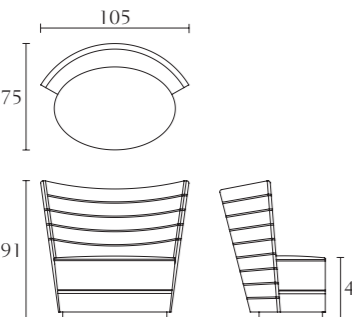

**BM525**

End side left facing
cm 273 x 105 x H 79
inch. 107^{1/2} x 41^{1/3} x H 31

BM570

End side left facing
chaise longue
cm 145 x 160 x H 79
inch. 57 x 63 x H 31

BM540

End side right facing
cm 207 x 119 x H 79
inch. 81^{1/2} x 46^{3/4} x H 31

BM541

End side left facing
cm 207 x 119 x H 79
inch. 81^{1/2} x 46^{3/4} x H 31

BM550

End side right facing
cm 215 x 119 x H 79
inch. 84^{3/4} x 46^{3/4} x H 31

BM535

Pouff
cm 120 x 70 x H 40
inch. 47^{1/4} x 27^{1/2} x H 15^{3/4}

BM599

Optional leather tray
cm 30 x 26
inch. 11^{3/4} x 10^{1/4}

BM508

Chess quilted lounge chair
cm 85 x 81 x H 78
inch. 33^{1/2} x 32 x H 30^{3/4}

BM509

Stripes quilted lounge chair
cm 85 x 81 x H 78
inch. 33^{1/2} x 32 x H 30^{3/4}

BM511

Oval lounge chair
cm 105 x 75 x H 91
inch. 41^{1/4} x 29^{1/2} x H 35^{3/4}

BM510

Armchair with metal base
cm 78 x 72 x H 79
inch. 30^{3/4} x 28^{1/4} x H 31

BM900

Queen size bed
cm 175 x 227 x H 150
inch. 69 x 89^{1/3} x H 59
Orthopaedic spring
cm 153 x 203
inch. 60^{1/4} x 80