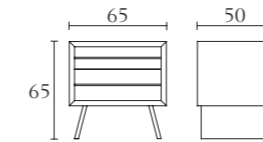

NT703 NT310

Nightstand
cm 80 x 50 x H 65
inch. 31^{1/2} x 19^{3/4} x H 25^{1/2}

Desk
cm 120 x 55 x H 78
inch. 47^{1/4} x 21^{2/3} x H 30^{3/4}

NT704

Nightstand
cm 65 x 50 x H 65
inch. 25^{1/2} x 19^{3/4} x H 25^{1/2}