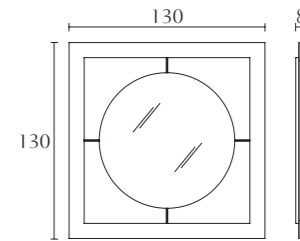

BM700

Dresser
cm 180 x 49 x H 80
inch. 71 x 19^{1/4} x H 31^{1/2}

BM702

Dresser
cm 130 x 49 x H 80
inch. 51^{1/5} x 19^{1/4} x H 31^{1/2}

BM703

Nightstand
cm 80 x 48 x H 60
inch. 31^{1/2} x 19 x H 23^{2/3}

BM704

Nightstand
cm 60 x 48 x H 60
inch. 23^{1/2} x 19 x H 23^{2/3}

BM701

Chest of drawers
cm 60 x 48 x H 134
inch. 23^{2/3} x 19 x H 52^{3/4}

BM605

Mirror with lights
cm 130 x 130 x H 8
inch. 51^{1/5} x 51^{1/5} x H 3^{1/4}

BM601

Large table lamp
cm 50 x 30 x H 77
inch. 19^{3/4} x 11^{3/4} x H 30^{1/3}

BM602

Round chandelier
cm Ø 90 x H 16
inch. Ø 35^{1/2} x H 6^{1/4}

BM606

Round mirror
cm Ø130 x H 6
inch. Ø51^{1/5} x H 2^{1/4}