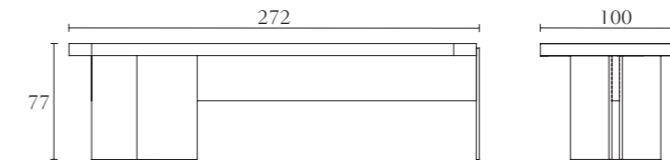

BM309

Coffee table
cm 154 x 70 x H 37
inch. 60^{2/3} x 27^{1/2} x H 14^{1/2}

BM313

Rectangular corner table
cm 84 x 36 x H 50
inch. 33 x 14^{1/4} x H 19^{3/4}

BM312

Squared coffee table
cm 124 x 124 x H 37
inch. 48^{3/4} x 48^{3/4} x H 14^{1/2}

BM311

Servant Table
cm Ø 40 x H 50
inch. Ø 15^{3/4} x H 19^{3/4}

BM320

Round Table
cm Ø 120 x H 37
inch. Ø 47^{1/4} x H 14^{1/2}

BM321

Round Table
cm Ø 70 x H 50
inch. Ø 27^{1/2} x H 19^{3/4}

BM330

Desk
cm 272 x 100 x H 77
inch. 107 x 39^{1/3} x H 30^{1/3}