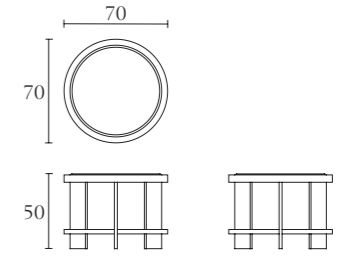

BM318

Console
cm 150 x 45 x H 75
inch. 59 x 17^{3/4} x H 29^{1/2}

BM308

Coffee table with drawers
cm 154 x 70 x H 39
inch. 60^{2/3} x 27^{1/2} x H 15^{2/5}

BM310

Lamp table
cm 64 x 60 x H 50
inch. 25^{1/4} x 23^{2/3} x H 19^{3/4}

BM309

Coffee table
cm 154 x 70 x H 37
inch. 60^{2/3} x 27^{1/2} x H 14^{1/2}

BM313

Rectangular corner table
cm 84 x 36 x H 50
inch. 33 x 14^{1/4} x H 19^{3/4}

BM312

Squared coffee table
cm 124 x 124 x H 37
inch. 48^{3/4} x 48^{3/4} x H 14^{1/2}

BM311

Servant Table
cm Ø 40 x H 50
inch. Ø 15^{3/4} x H 19^{3/4}

BM320

Round Table
cm Ø 120 x H 37
inch. Ø 47^{1/4} x H 14^{1/2}

BM321

Round Table
cm Ø 70 x H 50
inch. Ø 27^{1/2} x H 19^{3/4}

BM330

Desk
cm 272 x 100 x H 77
inch. 107 x 39^{1/3} x H 30^{1/3}

BM314

Small File with 4 drawers
cm 114 x 45 x H 66
inch. 45 x 17^{3/4} x H 26

BM315

Big File with 6 drawers
cm 124 x 80 x H 66
inch. 48^{3/4} x 31^{1/2} x H 26

BM316

Big File with 6 drawers
cm 124 x 65 x H 66
inch. 48^{3/4} x 25^{2/3} x H 26