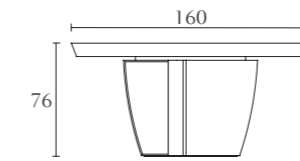

Black&more
technical drawing

BM001

Buffet
cm 240 x 49 x H 90
inch. 94^{1/2} x 19^{1/3} x H 35^{1/2}

BM005

Small Vitrine with 2 doors
cm 75 x 46 x H 180
inch. 29^{1/2} x 18 x H 71

BM002

Buffet
cm 180 x 49 x H 90
inch. 71 x 19^{1/3} x H 35^{1/2}

BM006

Vitrine 2 doors with drawer
cm 100 x 46 x H 180
inch. 39^{1/3} x 18 x H 71

BM002

Cabinet
cm 120 x 46 x H 160
inch. 47^{1/4} x 18 x H 63

BM007

Servant with drop door
cm 195 x 45 x H 120
inch. 76^{3/4} x 17^{3/4} x H 47^{1/4}

BM004

Bar
cm 84 x 58 x H 160
inch. 33 x 22^{3/4} x H 63

BM304

Round Dining Table
cm Ø 160 x H 76
inch. Ø 63 x H 30

BM398

Lazy Susan
cm Ø 80 x H 2
inch. Ø 31^{1/2} x H 0^{3/4}

BM305

Round Dining Table
cm Ø 180 x H 76
inch. Ø 71 x H 30

BM399

Lazy Susan
cm Ø 90 x H 2
inch. Ø 35^{1/2} x H 0^{3/4}

BM301

Dining table
cm 320 x 120 x H 76
inch. 126 x 47^{1/4} x H 30

BM302

Dining table
cm 245 x 110 x H 76
inch. 96^{1/2} x 43^{1/3} x H 30

BM303

Dining table
cm 200 x 110 x H 76
inch. 78^{3/4} x 43^{1/3} x H 30