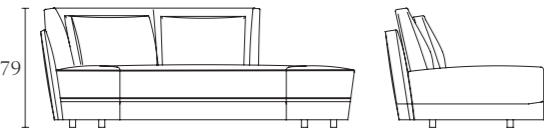

BM541

End side left facing
cm 207 x 119 x H 79
inch. 81^{1/2} x 46^{3/4} x H 31