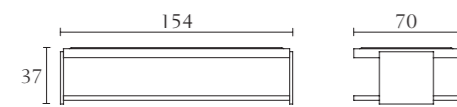

BM318

Console
cm 150 x 45 x H 75
inch. 59 x 17^{3/4} x H 29^{1/2}

BM308

Coffee table with drawers
cm 154 x 70 x H 39
inch. 60^{2/3} x 27^{1/2} x H 15^{2/5}

BM310

Lamp table
cm 64 x 60 x H 50
inch. 25^{1/4} x 23^{2/3} x H 19^{3/4}

BM309

Coffee table
cm 154 x 70 x H 37
inch. 60^{2/3} x 27^{1/2} x H 14^{1/2}

BM313

Rectangular corner table
cm 84 x 36 x H 50
inch. 33 x 14^{1/4} x H 19^{3/4}

BM312

Squared coffee table
cm 124 x 124 x H 37
inch. 48^{3/4} x 48^{3/4} x H 14^{1/2}