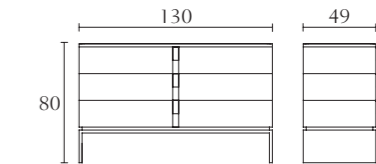

BM702

Dresser
cm 130 x 49 x H 80
inch. 51^{1/5} x 19^{1/4} x H 31^{1/2}