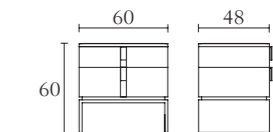

BM704

Nightstand
cm 60 x 48 x H 60
inch. 23^{1/2} x 19 x H 23^{2/3}