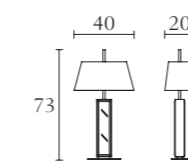

BM600

Small table lamp
cm 40 x 20 x H 73
inch. 15^{3/4} x 7^{3/4} x H 28^{3/4}