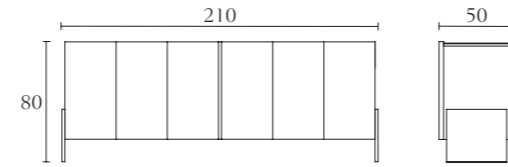

BM314

Small File with 4 drawers
cm 114 x 45 x H 66
inch. 45 x 17^{3/4} x H 26

BM315

Big File with 6 drawers
cm 124 x 80 x H 66
inch. 48^{3/4} x 31^{1/2} x H 26

BM316

Big File with 6 drawers
cm 124 x 65 x H 66
inch. 48^{3/4} x 25^{2/3} x H 26

BM103

Meeting Table
cm Ø250 x H 74
inch. Ø98^{1/2} x H 29

BM104

Office Sideboard with 6 doors
cm 210 x 50 x H 80
inch. 82^{3/4} x 19^{3/4} x H 31^{1/2}

BM105

Office Sideboard with 4 doors
cm 142 x 50 x H 80
inch. 56 x 19^{3/4} x H 31^{1/2}