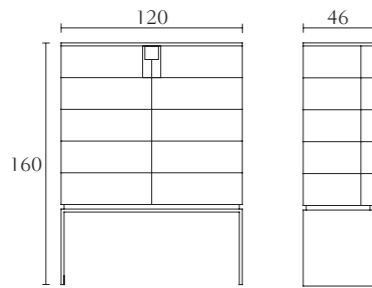

Black&more
technical drawing

BM001

Buffet
cm 240 x 49 x H 90
inch. 94^{1/2} x 19^{1/3} x H 35^{1/2}

BM005

Small Vitrine with 2 doors
cm 75 x 46 x H 180
inch. 29^{1/2} x 18 x H 71

BM002

Buffet
cm 180 x 49 x H 90
inch. 71 x 19^{1/3} x H 35^{1/2}

BM006

Vitrine 2 doors with drawer
cm 100 x 46 x H 180
inch. 39^{1/3} x 18 x H 71

BM002

Cabinet
cm 120 x 46 x H 160
inch. 47^{1/4} x 18 x H 63

BM007

Servant with drop door
cm 195 x 45 x H 120
inch. 76^{3/4} x 17^{3/4} x H 47^{1/4}

BM004

Bar
cm 84 x 58 x H 160
inch. 33 x 22^{3/4} x H 63

BM304

Round Dining Table
cm Ø 160 x H 76
inch. Ø 63 x H 30

BM398

Lazy Susan
cm Ø 80 x H 2
inch. Ø 31^{1/2} x H 0^{3/4}

BM305

Round Dining Table
cm Ø 180 x H 76
inch. Ø 71 x H 30