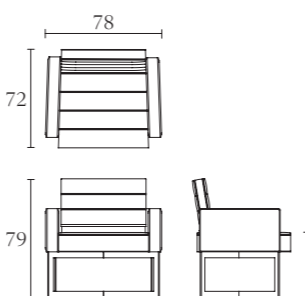

BM510

Armchair with metal base
cm 78 x 72 x H 79
inch. 30^{3/4} x 28^{1/4} x H 31