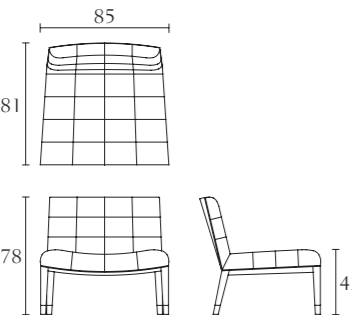

**BM524**

End side right facing
cm 273 x 105 x H 79
inch. 107^{1/2} x 41^{1/3} x H 31

**BM569**

End side right facing
chaise longue
cm 145 x 160 x H 79
inch. 57 x 63 x H 31

**BM571**

Corner
cm 160 x 160 x H 79
inch. 63 x 63 x H 31

**BM525**

End side left facing
cm 273 x 105 x H 79
inch. 107^{1/2} x 41^{1/3} x H 31

BM570

End side left facing
chaise longue
cm 145 x 160 x H 79
inch. 57 x 63 x H 31

BM540

End side right facing
cm 207 x 119 x H 79
inch. 81^{1/2} x 46^{3/4} x H 31

BM541

End side left facing
cm 207 x 119 x H 79
inch. 81^{1/2} x 46^{3/4} x H 31

BM550

End side right facing
cm 215 x 119 x H 79
inch. 84^{3/4} x 46^{3/4} x H 31

BM535

Pouff
cm 120 x 70 x H 40
inch. 47^{1/4} x 27^{1/2} x H 15^{3/4}

BM599

Optional leather tray
cm 30 x 26
inch. 11^{3/4} x 10^{1/4}

BM508

Chess quilted lounge chair
cm 85 x 81 x H 78
inch. 33^{1/2} x 32 x H 30^{3/4}

BM509

Stripes quilted lounge chair
cm 85 x 81 x H 78
inch. 33^{1/2} x 32 x H 30^{3/4}