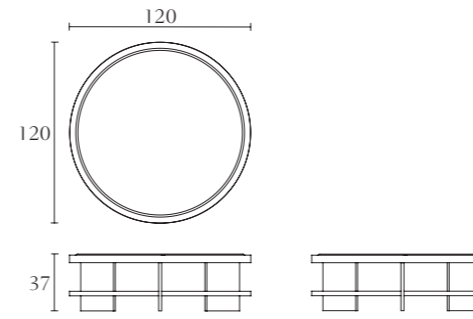

BM318

Console
cm 150 x 45 x H 75
inch. 59 x 17^{3/4} x H 29^{1/2}

BM308

Coffee table with drawers
cm 154 x 70 x H 39
inch. 60^{2/3} x 27^{1/2} x H 15^{2/5}

BM310

Lamp table
cm 64 x 60 x H 50
inch. 25^{1/4} x 23^{2/3} x H 19^{3/4}

BM309

Coffee table
cm 154 x 70 x H 37
inch. 60^{2/3} x 27^{1/2} x H 14^{1/2}

BM313

Rectangular corner table
cm 84 x 36 x H 50
inch. 33 x 14^{1/4} x H 19^{3/4}

BM312

Squared coffee table
cm 124 x 124 x H 37
inch. 48^{3/4} x 48^{3/4} x H 14^{1/2}

BM311

Servant Table
cm Ø 40 x H 50
inch. Ø 15^{3/4} x H 19^{3/4}

BM320

Round Table
cm Ø 120 x H 37
inch. Ø 47^{1/4} x H 14^{1/2}

BM321

Round Table
cm Ø 70 x H 50
inch. Ø 27^{1/2} x H 19^{3/4}

BM330

Desk
cm 272 x 100 x H 77
inch. 107 x 39^{1/3} x H 30^{1/3}