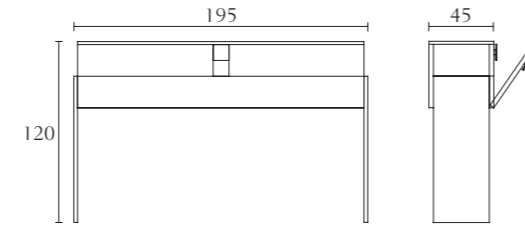

Black&more
technical drawing

BM001

Buffet
cm 240 x 49 x H 90
inch. 94^{1/2} x 19^{1/3} x H 35^{1/2}

BM005

Small Vitrine with 2 doors
cm 75 x 46 x H 180
inch. 29^{1/2} x 18 x H 71

BM002

Buffet
cm 180 x 49 x H 90
inch. 71 x 19^{1/3} x H 35^{1/2}

BM006

Vitrine 2 doors with drawer
cm 100 x 46 x H 180
inch. 39^{1/3} x 18 x H 71

BM002

Cabinet
cm 120 x 46 x H 160
inch. 47^{1/4} x 18 x H 63

BM007

Servant with drop door
cm 195 x 45 x H 120
inch. 76^{3/4} x 17^{3/4} x H 47^{1/4}

BM004

Bar
cm 84 x 58 x H 160
inch. 33 x 22^{3/4} x H 63

BM304

Round Dining Table
cm Ø 160 x H 76
inch. Ø 63 x H 30

BM398

Lazy Susan
cm Ø 80 x H 2
inch. Ø 31^{1/2} x H 0^{3/4}

BM305

Round Dining Table
cm Ø 180 x H 76
inch. Ø 71 x H 30