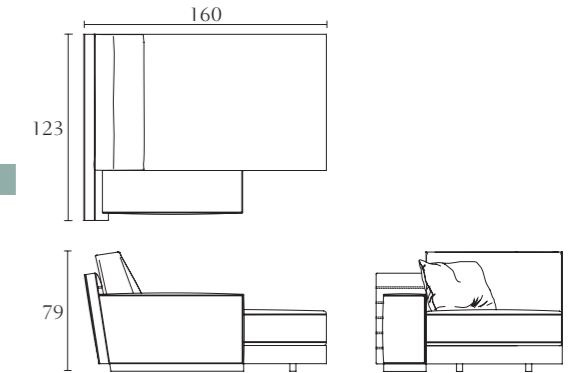

BM529

End side right facing
chaise longue
cm 123 x 160 x H 79
inch. 48^{1/2} x 63 x H 31