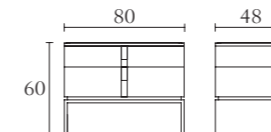

BM700

Dresser
cm 180 x 49 x H 80
inch. 71 x 19^{1/4} x H 31^{1/2}

BM702

Dresser
cm 130 x 49 x H 80
inch. 51^{1/5} x 19^{1/4} x H 31^{1/2}

BM703

Nightstand
cm 80 x 48 x H 60
inch. 31^{1/2} x 19 x H 23^{2/3}