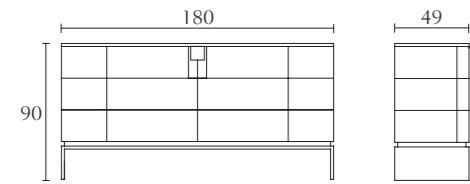

Black&more
technical drawing

BM001

Buffet
cm 240 x 49 x H 90
inch. 94^{1/2} x 19^{1/3} x H 35^{1/2}

BM005

Small Vitrine with 2 doors
cm 75 x 46 x H 180
inch. 29^{1/2} x 18 x H 71

BM002

Buffet
cm 180 x 49 x H 90
inch. 71 x 19^{1/3} x H 35^{1/2}

BM006

Vitrine 2 doors with drawer
cm 100 x 46 x H 180
inch. 39^{1/3} x 18 x H 71

BM002

Cabinet
cm 120 x 46 x H 160
inch. 47^{1/4} x 18 x H 63

BM007

Servant with drop door
cm 195 x 45 x H 120
inch. 76^{3/4} x 17^{3/4} x H 47^{1/4}

BM004

Bar
cm 84 x 58 x H 160
inch. 33 x 22^{3/4} x H 63

BM304

Round Dining Table
cm Ø 160 x H 76
inch. Ø 63 x H 30

BM398

Lazy Susan
cm Ø 80 x H 2
inch. Ø 31^{1/2} x H 0^{3/4}

BM305

Round Dining Table
cm Ø 180 x H 76
inch. Ø 71 x H 30