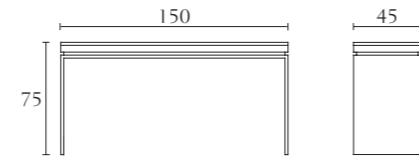

BM306

Console with drawers
cm 200 x 45 x H 81
inch. 78^{3/4} x 17^{3/4} x H 32

BM317

Console with drawers
cm 150 x 45 x H 81
inch. 59 x 17^{3/4} x H 32

BM307

Console
cm 200 x 45 x H 75
inch. 78^{3/4} x 17^{3/4} x H 29^{1/2}

BM318

Console
cm 150 x 45 x H 75
inch. 59 x 17^{3/4} x H 29^{1/2}

BM308

Coffee table with drawers
cm 154 x 70 x H 39
inch. 60^{2/3} x 27^{1/2} x H 15^{2/5}

BM310

Lamp table
cm 64 x 60 x H 50
inch. 25^{1/4} x 23^{2/3} x H 19^{3/4}