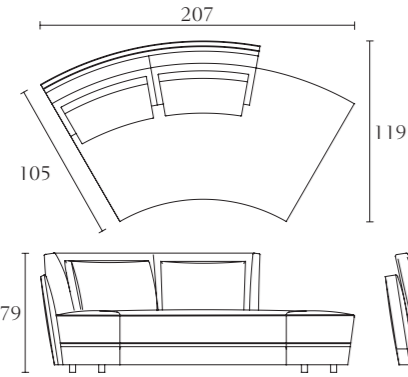

**BM524**

End side right facing
cm 273 x 105 x H 79
inch. 107^{1/2} x 41^{1/3} x H 31

**BM569**

End side right facing
chaise longue
cm 145 x 160 x H 79
inch. 57 x 63 x H 31

**BM571**

Corner
cm 160 x 160 x H 79
inch. 63 x 63 x H 31

**BM525**

End side left facing
cm 273 x 105 x H 79
inch. 107^{1/2} x 41^{1/3} x H 31

BM570

End side left facing
chaise longue
cm 145 x 160 x H 79
inch. 57 x 63 x H 31

BM540

End side right facing
cm 207 x 119 x H 79
inch. 81^{1/2} x 46^{3/4} x H 31

BM541

End side left facing
cm 207 x 119 x H 79
inch. 81^{1/2} x 46^{3/4} x H 31

BM550

End side right facing
cm 215 x 119 x H 79
inch. 84^{3/4} x 46^{3/4} x H 31

BM535

Pouff
cm 120 x 70 x H 40
inch. 47^{1/4} x 27^{1/2} x H 15^{3/4}

BM599

Optional leather tray
cm 30 x 26
inch. 11^{3/4} x 10^{1/4}

BM508

Chess quilted lounge chair
cm 85 x 81 x H 78
inch. 33^{1/2} x 32 x H 30^{3/4}

BM509

Stripes quilted lounge chair
cm 85 x 81 x H 78
inch. 33^{1/2} x 32 x H 30^{3/4}