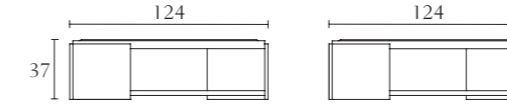

BM309

Coffee table
cm 154 x 70 x H 37
inch. 60^{2/3} x 27^{1/2} x H 14^{1/2}

BM313

Rectangular corner table
cm 84 x 36 x H 50
inch. 33 x 14^{1/4} x H 19^{3/4}

BM312

Squared coffee table
cm 124 x 124 x H 37
inch. 48^{3/4} x 48^{3/4} x H 14^{1/2}