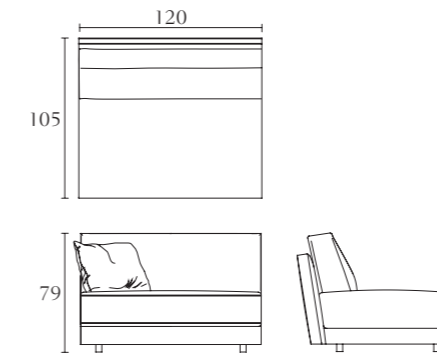

BM528

Center
cm 120 x 105 x H 79
inch. 47^{1/4} x 41^{1/3} x H 31