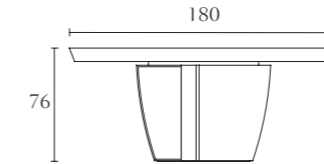

Black&more
technical drawing

BM001

Buffet
cm 240 x 49 x H 90
inch. 94^{1/2} x 19^{1/3} x H 35^{1/2}

BM005

Small Vitrine with 2 doors
cm 75 x 46 x H 180
inch. 29^{1/2} x 18 x H 71

BM002

Buffet
cm 180 x 49 x H 90
inch. 71 x 19^{1/3} x H 35^{1/2}

BM006

Vitrine 2 doors with drawer
cm 100 x 46 x H 180
inch. 39^{1/3} x 18 x H 71

BM002

Cabinet
cm 120 x 46 x H 160
inch. 47^{1/4} x 18 x H 63

BM007

Servant with drop door
cm 195 x 45 x H 120
inch. 76^{3/4} x 17^{3/4} x H 47^{1/4}

BM004

Bar
cm 84 x 58 x H 160
inch. 33 x 22^{3/4} x H 63

BM304

Round Dining Table
cm Ø 160 x H 76
inch. Ø 63 x H 30

BM398

Lazy Susan
cm Ø 80 x H 2
inch. Ø 31^{1/2} x H 0^{3/4}

BM305

Round Dining Table
cm Ø 180 x H 76
inch. Ø 71 x H 30

BM399

Lazy Susan
cm Ø 90 x H 2
inch. Ø 35^{1/2} x H 0^{3/4}

BM301

Dining table
cm 320 x 120 x H 76
inch. 126 x 47^{1/4} x H 30

BM302

Dining table
cm 245 x 110 x H 76
inch. 96^{1/2} x 43^{1/3} x H 30

BM303

Dining table
cm 200 x 110 x H 76
inch. 78^{3/4} x 43^{1/3} x H 30