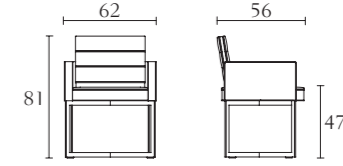

BM507

Chair with metal base
cm 62 x 56 x H 81
inch. 24^{2/5} x 22 x H 32