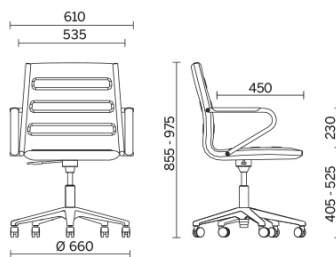

Models

Classic +
direzionale

Manager

Meeting

Sled base
visitor chair

Materials and colours

Upholstery

Leather S + Faux leather N
Available colours 13