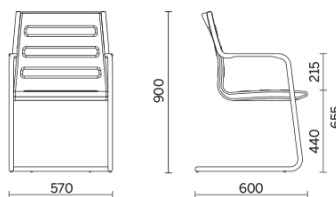

Models

Classic +
direzionale

Manager

Meeting

Sled base
visitor chair

Materials and colours

Upholstery

Leather S + Faux leather N
Available colours 13