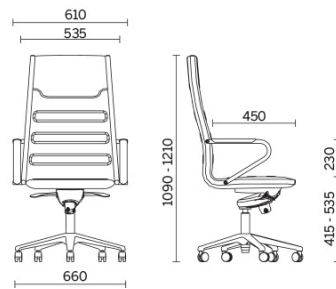

Models

Classic +
direzionale

Manager

Meeting

Sled base
visitor chair

Materials and colours

Upholstery

Leather S + Faux leather N
Available colours 13