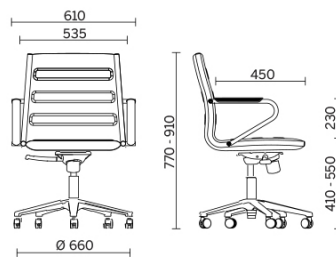

Models

Classic +
direzionale

Manager

Meeting

Sled base
visitor chair

Materials and colours

Upholstery

Leather S + Faux leather N
Available colours 13