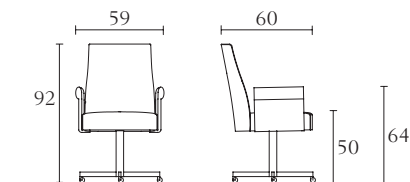

Bookcase for TV w/wood shelves cm 150 x 41 x H 195
 inch 59 x 16^{1/4} x H 76^{3/4}

Bookcase for TV w/eco leather shelves cm 150 x 41 x H 195
 inch 59 x 16^{1/4} x H 76^{3/4}

PT308G PT308W PT309G PT309W

Coffee Table w/glass top cm 70 x 70 x H 45
 inch 27^{1/2} x 27^{1/2} x H 17^{3/4}

Coffee Table w/wood top cm 70 x 70 x H 45
 inch 27^{1/2} x 27^{1/2} x H 17^{3/4}

Lamp Table w/glass top cm 70 x 70 x H 54
 inch 27^{1/2} x 27^{1/2} x H 21^{1/4}

Lamp Table w/wood top cm 70 x 70 x H 54
 inch 27^{1/2} x 27^{1/2} x H 21^{1/4}

PT512

Office Chair w/castors cm 59 x 60 x H 92
 inch 23^{1/4} x 23^{1/2} x H 36^{1/4}

PT505 **PT506**

Arm Chair
cm 127 x 106 x H 74
inch 50 x 41^{3/4} x H 29^{1/4}