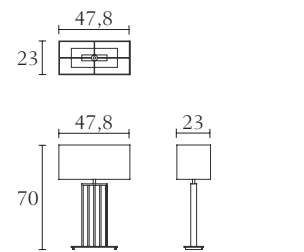

Chest of Drawers
w/wood top
cm 86 x 46 x H 128,4
inch 33³/₄ x 18 x H 50¹/₂

Bench
cm 150 x 45 x H 45
inch 59 x 17³/₄ x H 17³/₄

PT020 PT021

Wall Panel
cm 130 x H 130
inch 51¹/₅ x H 51¹/₅

Set of Two Panels
cm 50 x H 130
inch 19³/₄ x H 51¹/₅

PT605

Wall Mirror
cm Ø 120 x 9
inch Ø 47¹/₄ x 3¹/₂

PT022 PT023

Wall Panel
cm 120 x H 120
inch 47¹/₄ x H 47¹/₄

Wall Panel
cm 100 x H 100
inch 39¹/₃ x H 39¹/₃

PT603 PT600

Large Table Lamp
cm 47,8 x 23 x H 70
inch 18³/₄ x 9 x H 27¹/₂

Small Table Lamp
cm 35 x 18 x H 70
inch 13³/₄ x 7 x H 27¹/₂

PT024 PT025

Set of Two Panels
cm 50 x H 130
inch 19³/₄ x H 51¹/₅

Wall Panel
cm 130 x H 130
inch 51¹/₅ x H 51¹/₅

PT604 PT606

Chandelier w/3 Pendants
cm Ø 20
inch Ø 7³/₄