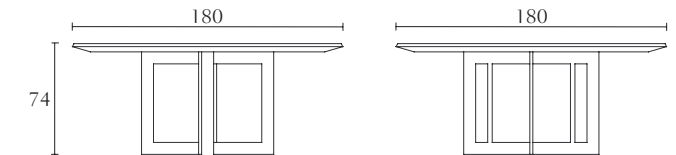

PT006W L006 PT007J

Cabinet
cm 130 x 46 x H 165
inch 51^{1/4} x 18 x H 65

Optional internal light

Bar Unit w/light
cm 130 x 46 x H 165
inch 51^{1/4} x 18 x H 65

PT300G PT300W PT301G PT301W

Fix Dining Table w/glass top
cm 280 x 110 x H 74
inch 110^{1/4} x 43^{1/4} x H 29^{1/4}

Fix Dining Table w/wood top
cm 280 x 110 x H 74
inch 110^{1/4} x 43^{1/4} x H 29^{1/4}

Fix Dining Table w/glass top
cm 240 x 110 x H 74
inch 94^{1/2} x 43^{1/4} x H 29^{1/4}

Fix Dining Table w/wood top
cm 240 x 110 x H 74
inch 94^{1/2} x 43^{1/4} x H 29^{1/4}

PT303G PT303W PT321W

Fix Dining Table w/glass top
cm 220 x 110 x H 74
inch 86^{1/2} x 43^{1/4} x H 29^{1/4}

Fix Dining Table w/wood top
cm 220 x 110 x H 74
inch 86^{1/2} x 43^{1/4} x H 29^{1/4}

Round Dining Table w/wood top
cm Ø 180 x H 74
inch Ø 70^{3/4} x H 29^{1/4}