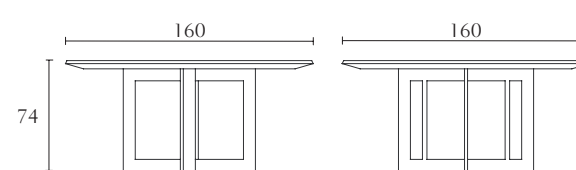

PT501 PT502

Chair
cm 48 x 60 x H 84
inch 19 x 23^{1/2} x H 33

Arm Chair
cm 55,6 x 60 x H 84
inch 22 x 23^{1/2} x H 33

PT591 Upcharge for Legs in Leather

PT592 Extra for Metal Feet

PT591 Upcharge for Legs in Leather

PT592 Extra for Metal Feet