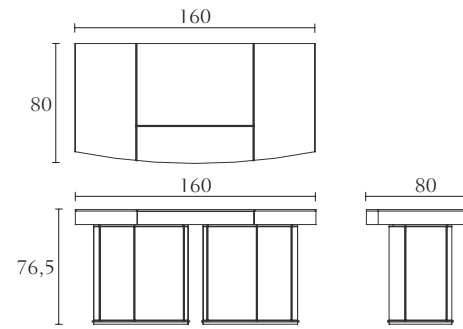

Console w/glass top cm 150 x 45 x H 74
 inch 59 x 17^{3/4} x H 29^{1/4}

Console w/wood top cm 150 x 45 x H 74
 inch 59 x 17^{3/4} x H 29^{1/4}

PT314G PT314W PT316G PT316W

Square Coffee Table w/glass top cm 100 x 100 x H 35
 inch 39^{1/4} x 39^{1/4} x H 13^{3/4}

Square Coffee Table w/wood top cm 100 x 100 x H 35
 inch 39^{1/4} x 39^{1/4} x H 13^{3/4}

Rectangular Coffee Table w/glass top cm 150 x 80 x H 35
 inch 59 x 31^{1/2} x H 13^{3/4}

Rectangular Coffee Table w/wood top cm 150 x 80 x H 35
 inch 59 x 31^{1/2} x H 13^{3/4}

PT305G PT305W PT306G PT306W

Round Coffee Table w/glass top cm Ø 70 x H 45
 inch Ø 27^{1/2} x H 17^{3/4}

Round Coffee Table w/wood top cm Ø 70 x H 45
 inch Ø 27^{1/2} x H 17^{3/4}

Round Lamp Table w/glass top cm Ø 70 x H 54
 inch Ø 27^{1/2} x H 21^{1/4}

Round Lamp Table w/wood top cm Ø 70 x H 54
 inch Ø 27^{1/2} x H 21^{1/4}

PT310W PT311W

Desk cm 180 x 80 x H 76,5
 inch 70^{3/4} x 31^{1/2} x H 30

Desk cm 160 x 80 x H 76,5
 inch 63 x 31^{1/2} x H 30

PT307G PT307W PT313 PT313G