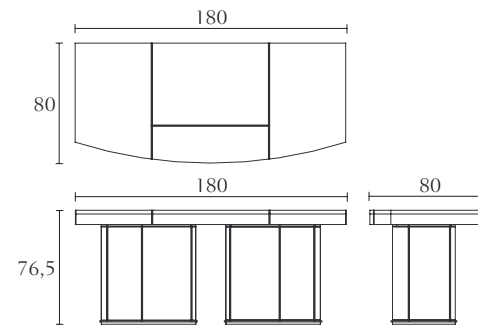

Console w/glass top cm 150 x 45 x H 74
 inch 59 x 17^{3/4} x H 29^{1/4}

Console w/wood top cm 150 x 45 x H 74
 inch 59 x 17^{3/4} x H 29^{1/4}

PT314G PT314W PT316G PT316W

Square Coffee Table w/glass top cm 100 x 100 x H 35
 inch 39^{1/4} x 39^{1/4} x H 13^{3/4}

Square Coffee Table w/wood top cm 100 x 100 x H 35
 inch 39^{1/4} x 39^{1/4} x H 13^{3/4}

Rectangular Coffee Table w/glass top cm 150 x 80 x H 35
 inch 59 x 31^{1/2} x H 13^{3/4}

Rectangular Coffee Table w/wood top cm 150 x 80 x H 35
 inch 59 x 31^{1/2} x H 13^{3/4}

PT305G PT305W PT306G PT306W

Round Coffee Table w/glass top cm Ø 70 x H 45
 inch Ø 27^{1/2} x H 17^{3/4}

Round Coffee Table w/wood top cm Ø 70 x H 45
 inch Ø 27^{1/2} x H 17^{3/4}

Round Lamp Table w/glass top cm Ø 70 x H 54
 inch Ø 27^{1/2} x H 21^{1/4}

Round Lamp Table w/wood top cm Ø 70 x H 54
 inch Ø 27^{1/2} x H 21^{1/4}

PT310W PT311W

Desk cm 180 x 80 x H 76,5
 inch 70^{3/4} x 31^{1/2} x H 30

Desk cm 160 x 80 x H 76,5
 inch 63 x 31^{1/2} x H 30

PT307G PT307W PT313 PT313G