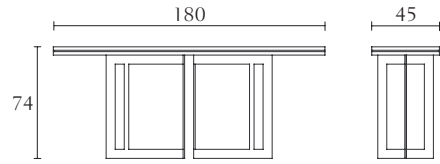

Lazy Susan in Glass
cm Ø 80 x H 2,3
inch Ø 31^{1/2} x H 1

PT501 PT502

Chair
cm 48 x 60 x H 84
inch 19 x 23^{1/2} x H 33

Arm Chair
cm 55,6 x 60 x H 84
inch 22 x 23^{1/2} x H 33

PT591 Upcharge for Legs in Leather

PT592 Extra for Metal Feet

PT591 Upcharge for Legs in Leather

PT592 Extra for Metal Feet

PT302G PT302W PT312G PT312W

Console w/glass top cm 180 x 45 x H 74
 inch 70^{3/4} x 17^{3/4} x H 29^{1/4}

Console w/wood top cm 180 x 45 x H 74
 inch 70^{3/4} x 17^{3/4} x H 29^{1/4}

Console w/glass top cm 150 x 45 x H 74
 inch 59 x 17^{3/4} x H 29^{1/4}

Console w/wood top cm 150 x 45 x H 74
 inch 59 x 17^{3/4} x H 29^{1/4}

PT314G PT314W PT316G PT316W

Square Coffee Table w/glass top cm 100 x 100 x H 35
 inch 39^{1/4} x 39^{1/4} x H 13^{3/4}