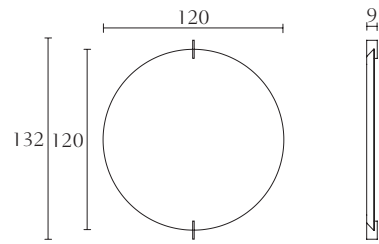

PT605

Wall Mirror
cm Ø 120 x 9
inch Ø 47¹/₄ x 3¹/₂