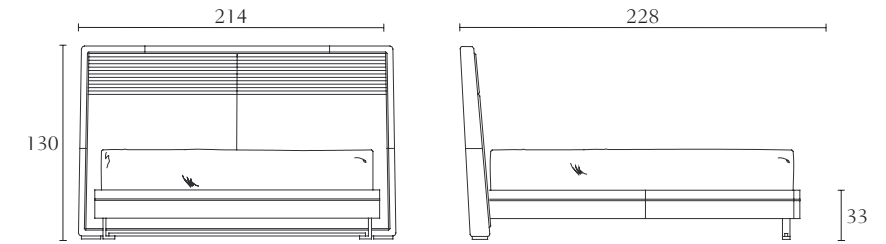

Queen size bed
cm 184 x 228 x H 130
inch 72^{1/2} x 89^{3/4} x H 51^{1/4}

King size bed
cm 224 x 228 x H 130
inch 88^{1/4} x 89^{3/4} x H 51^{1/4}

California size bed
cm 214 x 239 x H 130
inch 84^{1/4} x 94 x H 51^{1/4}

California special size bed
cm 214 x 228 x H 130
inch 84^{1/4} x 89^{3/4} x H 51^{1/4}

Special size bed
cm 231 x 228 x H 130
inch 91 x 89^{3/4} x H 51^{1/4}

Orthopaedic spring
cm 153 x 203
inch 60^{1/4} x 80

Orthopaedic spring
cm 193 x 203
inch 76 x 80

Orthopaedic spring
cm 183 x 214
inch. 72 x 84^{1/4}

Orthopaedic spring
cm 183 x 203
inch. 72 x 80

Orthopaedic spring
cm 200 x 203
inch. 78^{3/4} x 80

PT950
Bed Set Perfect Time