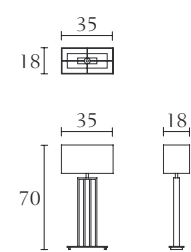

Chest of Drawers
w/wood top
cm 86 x 46 x H 128,4
inch 33³/₄ x 18 x H 50¹/₂

Bench
cm 150 x 45 x H 45
inch 59 x 17³/₄ x H 17³/₄

PT020 PT021

Wall Panel
cm 130 x H 130
inch 51¹/₅ x H 51¹/₅

Set of Two Panels
cm 50 x H 130
inch 19³/₄ x H 51¹/₅

PT605

Wall Mirror
cm Ø 120 x 9
inch Ø 47¹/₄ x 3¹/₂

PT022 PT023

Wall Panel
cm 120 x H 120
inch 47¹/₄ x H 47¹/₄

Wall Panel
cm 100 x H 100
inch 39¹/₃ x H 39¹/₃

PT603 PT600

Large Table Lamp
cm 47,8 x 23 x H 70
inch 18³/₄ x 9 x H 27¹/₂

Small Table Lamp
cm 35 x 18 x H 70
inch 13³/₄ x 7 x H 27¹/₂

PT024 PT025

Set of Two Panels
cm 50 x H 130
inch 19³/₄ x H 51¹/₅

Wall Panel
cm 130 x H 130
inch 51¹/₅ x H 51¹/₅

PT604 PT606

Chandelier w/3 Pendants
cm Ø 20
inch Ø 7³/₄