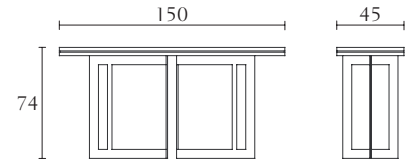

Lazy Susan in Glass
cm Ø 80 x H 2,3
inch Ø 31^{1/2} x H 1

PT501 PT502

Chair
cm 48 x 60 x H 84
inch 19 x 23^{1/2} x H 33

Arm Chair
cm 55,6 x 60 x H 84
inch 22 x 23^{1/2} x H 33

PT591 Upcharge for Legs in Leather

PT592 Extra for Metal Feet

PT591 Upcharge for Legs in Leather

PT592 Extra for Metal Feet

PT302G PT302W PT312G PT312W

Console w/glass top cm 180 x 45 x H 74
 inch 70^{3/4} x 17^{3/4} x H 29^{1/4}

Console w/wood top cm 180 x 45 x H 74
 inch 70^{3/4} x 17^{3/4} x H 29^{1/4}

Console w/glass top cm 150 x 45 x H 74
 inch 59 x 17^{3/4} x H 29^{1/4}

Console w/wood top cm 150 x 45 x H 74
 inch 59 x 17^{3/4} x H 29^{1/4}

PT314G PT314W PT316G PT316W

Square Coffee Table w/glass top cm 100 x 100 x H 35
 inch 39^{1/4} x 39^{1/4} x H 13^{3/4}