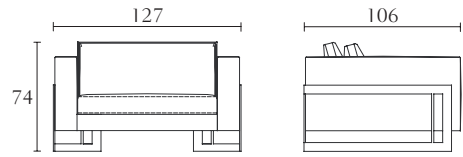

PT505 **PT506**

Arm Chair
cm 127 x 106 x H 74
inch 50 x 41^{3/4} x H 29^{1/4}

Sofa
cm 182 x 106 x H 74
inch 71^{3/4} x 41^{3/4} x H 29^{1/4}

PT507 **PT508**

Sofa
cm 222 x 106 x H 74
inch 87^{1/2} x 41^{3/4} x H 29^{1/4}

Sofa
cm 257 x 106 x H 74
inch 101^{1/4} x 41^{3/4} x H 29^{1/4}