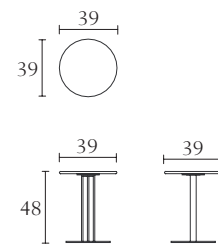

PT307G PT307W PT313 PT313G

Round Coffee Table w/glass top cm Ø 100 x H 35
inch Ø 39^{1/4} x H 13^{3/4}

Round Coffee Table w/wood top cm Ø 100 x H 35
inch Ø 39^{1/4} x H 13^{3/4}

Servant Table all Metal cm Ø 39 x H 48
inch Ø 15^{1/4} x H 19

Servant Table w/glass top cm Ø 39 x H 48
inch Ø 15^{1/4} x H 19