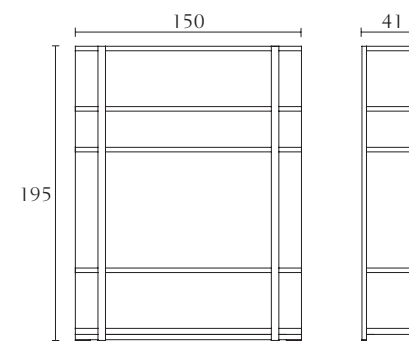

Round Lamp Table w/wood top cm Ø 70 x H 54
 inch Ø 27^{1/2} x H 21^{1/4}

PT310W PT311W

Desk cm 180 x 80 x H 76,5
 inch 70^{3/4} x 31^{1/2} x H 30

Desk cm 160 x 80 x H 76,5
 inch 63 x 31^{1/2} x H 30

PT307G PT307W PT313 PT313G

Servant Table w/glass top cm Ø 39 x H 48
 inch Ø 15^{1/4} x H 19

PT100W PT100L PT101W PT100L

Bookcase w/wood shelves cm 150 x 41 x H 195
 inch 59 x 16^{1/4} x H 76^{3/4}

Bookcase w/eco leather shelves cm 150 x 41 x H 195
 inch 59 x 16^{1/4} x H 76^{3/4}

Bookcase for TV w/wood shelves cm 150 x 41 x H 195
 inch 59 x 16^{1/4} x H 76^{3/4}

Bookcase for TV w/eco leather shelves cm 150 x 41 x H 195
 inch 59 x 16^{1/4} x H 76^{3/4}

PT308G PT308W PT309G PT309W

Coffee Table w/glass top cm 70 x 70 x H 45
 inch 27^{1/2} x 27^{1/2} x H 17^{3/4}

Coffee Table w/wood top cm 70 x 70 x H 45
 inch 27^{1/2} x 27^{1/2} x H 17^{3/4}

Lamp Table w/glass top cm 70 x 70 x H 54
 inch 27^{1/2} x 27^{1/2} x H 21^{1/4}