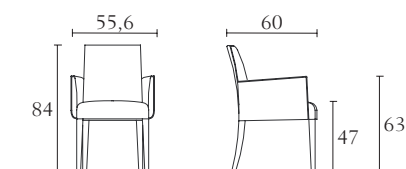

PT001G PT001W PT002G PT002W

Buffet w/glass top
cm 240 x 52 x H 80
inch 94^{1/2} x 20^{1/2} x H 31^{1/2}

Buffet w/wood top
cm 240 x 52 x H 80
inch 94^{1/2} x 20^{1/2} x H 31^{1/2}

Buffet w/glass top
cm 200 x 52 x H 80
inch 78^{3/4} x 20^{1/2} x H 31^{1/2}

Buffet w/wood top
cm 200 x 52 x H 80
inch 78^{3/4} x 20^{1/2} x H 31^{1/2}

L001

Optional internal light

L002

Optional internal light

PT003G PT003W PT099

Buffet w/glass top
cm 160 x 52 x H 80
inch 63 x 20^{1/2} x H 31^{1/2}

Buffet w/wood top
cm 160 x 52 x H 80
inch 63 x 20^{1/2} x H 31^{1/2}

Optional drawers for buffet cm 240 / 200

L003

Optional internal light

PT004G PT004W PT005G PT005W

Servant w/glass top
cm 200 x 46 x H 80
inch 78^{3/4} x 18 x H 31^{1/2}

Servant w/wood top
cm 200 x 46 x H 80
inch 78^{3/4} x 18 x H 31^{1/2}

TV Unit w/glass top
cm 200 x 52 x H 53,5
inch 78^{3/4} x 20^{1/2} x H 21

TV Unit w/wood top
cm 200 x 52 x H 53,5
inch 78^{3/4} x 20^{1/2} x H 21

PT006W L006 PT007J

Cabinet
cm 130 x 46 x H 165
inch 51^{1/4} x 18 x H 65

Optional internal light

Bar Unit w/light
cm 130 x 46 x H 165
inch 51^{1/4} x 18 x H 65

PT300G PT300W PT301G PT301W

Fix Dining Table w/glass top
cm 280 x 110 x H 74
inch 110^{1/4} x 43^{1/4} x H 29^{1/4}

Fix Dining Table w/wood top
cm 280 x 110 x H 74
inch 110^{1/4} x 43^{1/4} x H 29^{1/4}

Fix Dining Table w/glass top
cm 240 x 110 x H 74
inch 94^{1/2} x 43^{1/4} x H 29^{1/4}

Fix Dining Table w/wood top
cm 240 x 110 x H 74
inch 94^{1/2} x 43^{1/4} x H 29^{1/4}

PT303G PT303W PT321W

Fix Dining Table w/glass top
cm 220 x 110 x H 74
inch 86^{1/2} x 43^{1/4} x H 29^{1/4}

Fix Dining Table w/wood top
cm 220 x 110 x H 74
inch 86^{1/2} x 43^{1/4} x H 29^{1/4}

Round Dining Table w/wood top
cm Ø 180 x H 74
inch Ø 70^{3/4} x H 29^{1/4}

PT322W PT397 PT399 PT398

Round Dining Table w/wood top
cm Ø 160 x H 74
inch Ø 63 x H 29^{1/4}

Lazy Susan in Glass
cm Ø 100 x H 2,3
inch Ø 39^{1/4} x H 1

Lazy Susan in Glass
cm Ø 90 x H 2,3
inch Ø 35^{1/2} x H 1

Lazy Susan in Glass
cm Ø 80 x H 2,3
inch Ø 31^{1/2} x H 1

PT501 PT502

Chair
cm 48 x 60 x H 84
inch 19 x 23^{1/2} x H 33

Arm Chair
cm 55,6 x 60 x H 84
inch 22 x 23^{1/2} x H 33