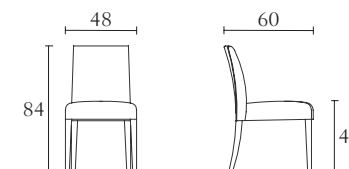

PT001G PT001W PT002G PT002W

Buffet w/glass top
cm 240 x 52 x H 80
inch 94^{1/2} x 20^{1/2} x H 31^{1/2}

Buffet w/wood top
cm 240 x 52 x H 80
inch 94^{1/2} x 20^{1/2} x H 31^{1/2}

Buffet w/glass top
cm 200 x 52 x H 80
inch 78^{3/4} x 20^{1/2} x H 31^{1/2}

Buffet w/wood top
cm 200 x 52 x H 80
inch 78^{3/4} x 20^{1/2} x H 31^{1/2}

L001

Optional internal light

L002

Optional internal light

PT003G PT003W PT099

Buffet w/glass top
cm 160 x 52 x H 80
inch 63 x 20^{1/2} x H 31^{1/2}

Buffet w/wood top
cm 160 x 52 x H 80
inch 63 x 20^{1/2} x H 31^{1/2}

Optional drawers for buffet cm 240 / 200

L003

Optional internal light

PT004G PT004W PT005G PT005W

Servant w/glass top
cm 200 x 46 x H 80
inch 78^{3/4} x 18 x H 31^{1/2}

Servant w/wood top
cm 200 x 46 x H 80
inch 78^{3/4} x 18 x H 31^{1/2}

TV Unit w/glass top
cm 200 x 52 x H 53,5
inch 78^{3/4} x 20^{1/2} x H 21

TV Unit w/wood top
cm 200 x 52 x H 53,5
inch 78^{3/4} x 20^{1/2} x H 21

PT006W L006 PT007J

Cabinet
cm 130 x 46 x H 165
inch 51^{1/4} x 18 x H 65

Optional internal light

Bar Unit w/light
cm 130 x 46 x H 165
inch 51^{1/4} x 18 x H 65

PT300G PT300W PT301G PT301W

Fix Dining Table w/glass top
cm 280 x 110 x H 74
inch 110^{1/4} x 43^{1/4} x H 29^{1/4}

Fix Dining Table w/wood top
cm 280 x 110 x H 74
inch 110^{1/4} x 43^{1/4} x H 29^{1/4}

Fix Dining Table w/glass top
cm 240 x 110 x H 74
inch 94^{1/2} x 43^{1/4} x H 29^{1/4}

Fix Dining Table w/wood top
cm 240 x 110 x H 74
inch 94^{1/2} x 43^{1/4} x H 29^{1/4}

PT303G PT303W PT321W

Fix Dining Table w/glass top
cm 220 x 110 x H 74
inch 86^{1/2} x 43^{1/4} x H 29^{1/4}

Fix Dining Table w/wood top
cm 220 x 110 x H 74
inch 86^{1/2} x 43^{1/4} x H 29^{1/4}

Round Dining Table w/wood top
cm Ø 180 x H 74
inch Ø 70^{3/4} x H 29^{1/4}

PT322W PT397 PT399 PT398

Round Dining Table w/wood top
cm Ø 160 x H 74
inch Ø 63 x H 29^{1/4}

Lazy Susan in Glass
cm Ø 100 x H 2,3
inch Ø 39^{1/4} x H 1

Lazy Susan in Glass
cm Ø 90 x H 2,3
inch Ø 35^{1/2} x H 1

Lazy Susan in Glass
cm Ø 80 x H 2,3
inch Ø 31^{1/2} x H 1

PT501 PT502

Chair
cm 48 x 60 x H 84
inch 19 x 23^{1/2} x H 33

Arm Chair
cm 55,6 x 60 x H 84
inch 22 x 23^{1/2} x H 33