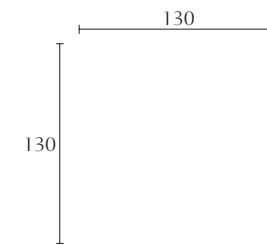

PT024   PT025

Set of Two Panels
cm 50 x H 130
inch 19³/₄ x H 51¹/₅

Wall Panel
cm 130 x H 130
inch 51¹/₅ x H 51¹/₅