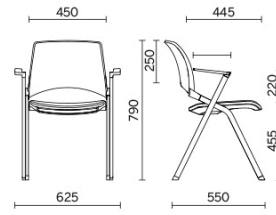

Models

4 legged
frame