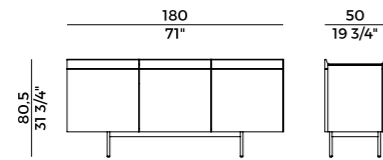

DESIGN
GABRIELE E OSCAR BURATTI

credenza | sideboard

Avant

In aggiunta alla credenza a quattro ante, credenza a tre ante. Cassa in frassino o noce Canaletto. Bordo superiore delle ante e della schiena in legno massello di frassino o noce Canaletto. Top in marmo, vetro retroverniciato nero, frassino o noce. Base in ottone brunito.

In addition to the four doors sideboard, a new one with three doors. Ash wood or Canaletto walnut case. Upper edge of the doors and back in solid ash wood or Canaletto walnut. Top in marble, black back-painted glass, ash or Canaletto walnut. Base in burnished brass.

884/MB1-180
credenza \ sideboard