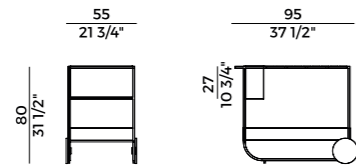

DESIGN
BERNHARDT & VELLA

carrello | trolley

Butler

Carrello, per utilizzo outdoor, con struttura in metallo verniciato antracite goffrato e piano in legno Iroko. Cassetto contenitore fisso e porta bottiglie laterale removibile in metallo verniciato.

Trolley, for outdoor use, with anthracite embossed metal frame and Iroko wooden top. Fixed drawer and removable side bottle holder in painted metal.

892
carrello \ trolley