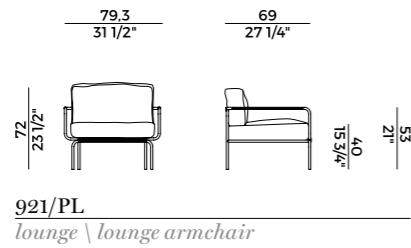

DESIGN
BERNHARDT & VELLA

lounge | lounge armchair

June

Lounge, per utilizzo outdoor, con struttura in metallo verniciato. Cuscini di seduta e schienale imbottiti in poliuretano espanso. Braccioli rivestiti in corda nautica e in cordino gassa. Finiture e rivestimenti di collezione.

Lounge armchair, for outdoor use, with painted metal frame. Seat and backrest padded in polyurethane foam. Armrests woven in nautical and "Gassa" rope. Finishes and covers as per collection.

June \ Lounge, lounge armchair