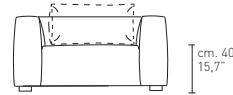

Divani / sofas.