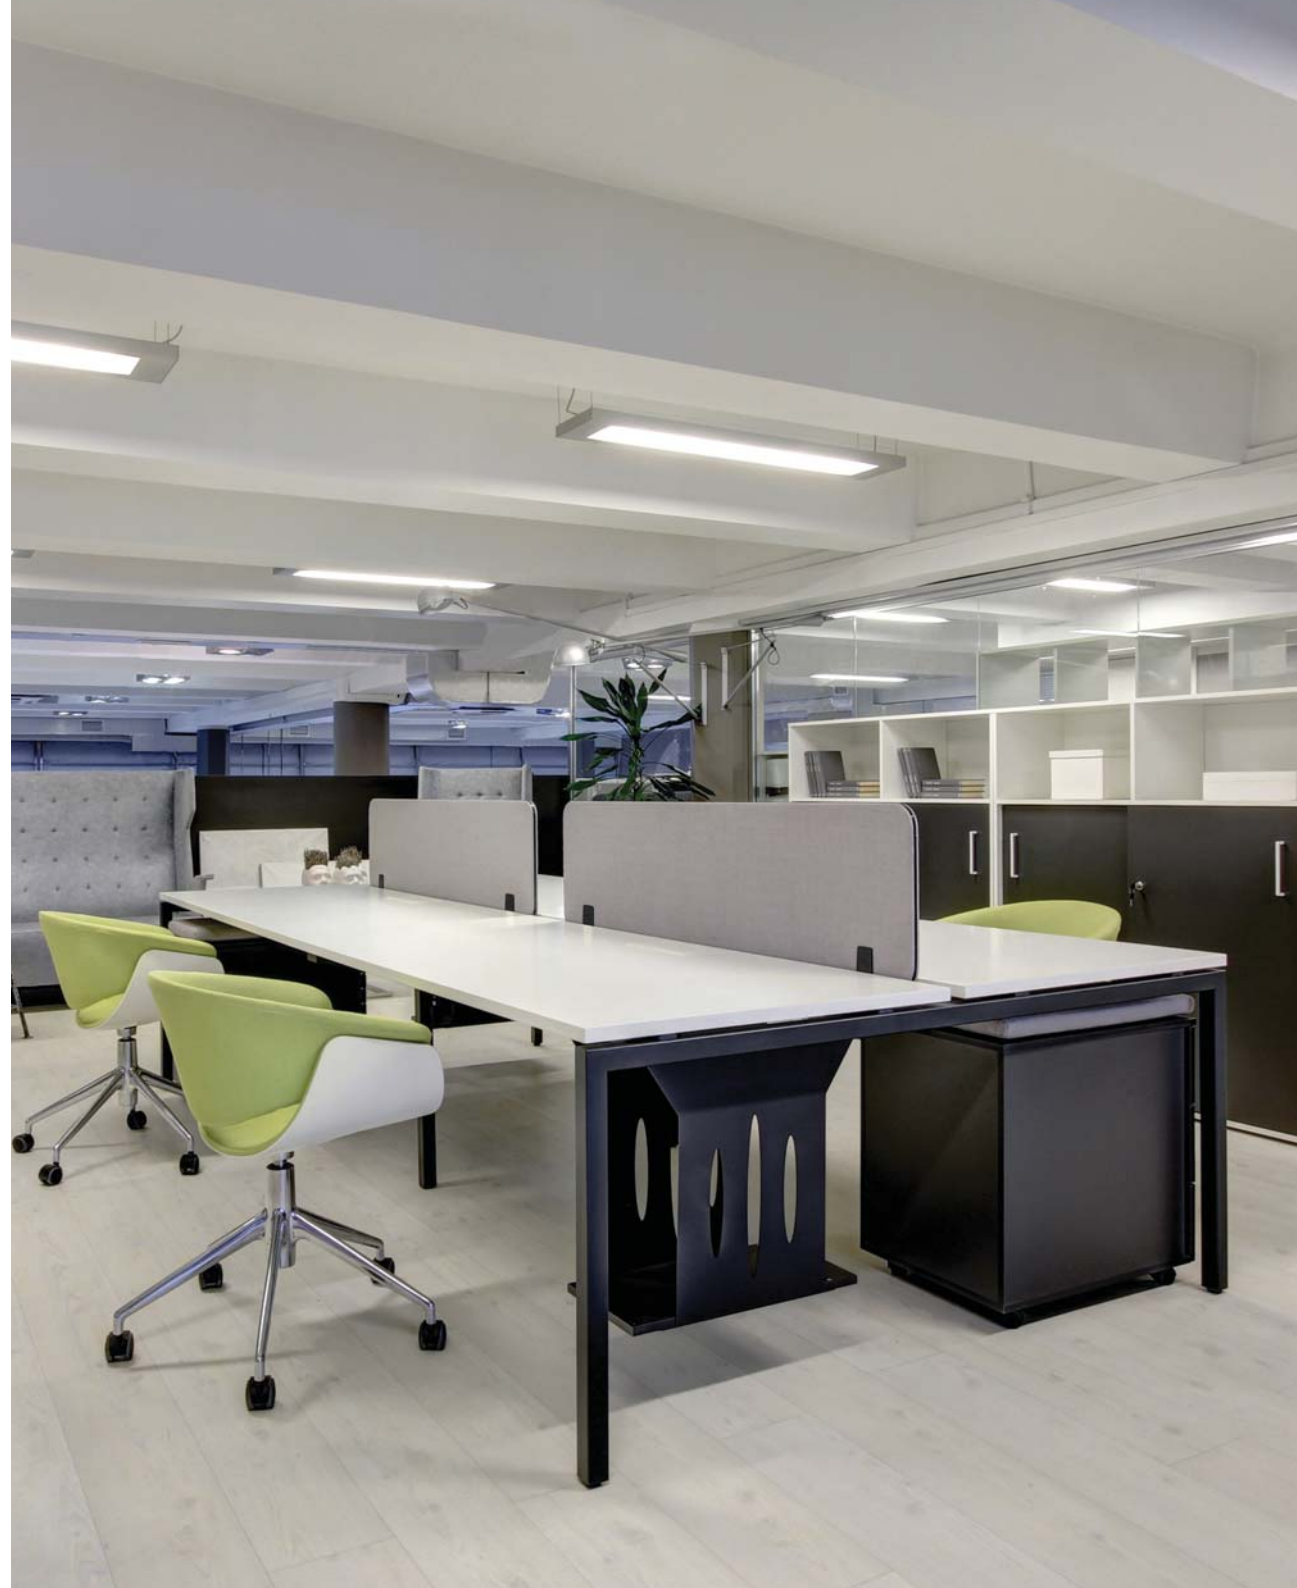

Мобильные тумбы могут быть изготовлены как с ручками, так и без них (система бокового открывания) - на фото. В качестве опции предлагается мягкая подушка. В этом случае тумба комплектуется усиленными колесами.