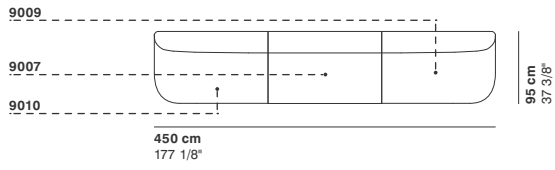

GUEST

cod. GUE01 / composition