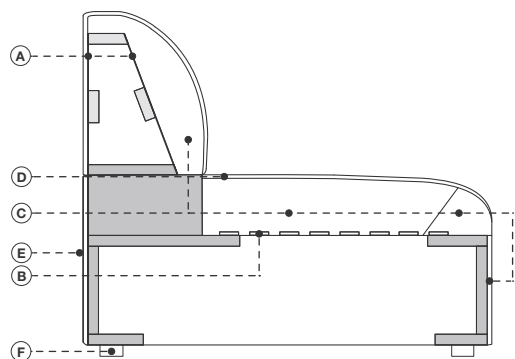

- Legno massiccio di abete
- Legno massiccio di faggio
- A. Pannello di masonite
- B. Cinghie elastiche ad alta densità
- C. Poliuretano espanso ignifugo indeformabile a quote differenziate
- D. Fibra di poliestere
- E. Rivestimento fisso in tessuto o pelle
- F. Polipropilene nero

- Solid fir
- Solid beech
- A. Masonite panels
- B. High density elastic straps
- C. Flame-retardant undeformable polyurethane foam of different densities
- D. Polyester fibers
- E. Fixed upholstery in fabric or leather
- F. Black polypropylene

- Bois de sapin massif
- Bois de hêtre massif
- A. Panneau de particules
- B. Sangles élastiques
- C. Mousse polyuréthane expansé ignifuge indéformable à épaisseurs différenciées
- D. Fibre de polyester
- G. Revêtement pas déhoussable en tissu ou cuir
- F. Polypropylène noir

- Massivholz aus Tanne
- Massivholz aus Buche
- A. Holzfaserplatte
- B. Elastyischen Gurtbändern
- C. Feuerfester formbeständige Polyurethanschaum in unterschiedlicher Dichte
- D. Polyester
- E. Unabziehbarer Bezug aus Stoff oder Leder
- F. Schwarz Polypropylen

Note · Notes · Annotation · Anmerkung

- Prodotto disponibile su misura con preventivo su richiesta
- Su richiesta attacco per connessione elettrica e USB con sovrapprezzo
- Cuscini extra disponibili
- COM: tessuto cliente (tinta unita e h.140 cm.) - campione richiesto
- COL: pelle cliente - campione richiesto
- CAT. SPECIAL: prezzo e disponibilità su richiesta
- This item can be tailor made with price on request
- Electrical connection and USB upon request with upcharge
- Extra cushions available
- COM: client's fabric (plain colour and width 140 cm.) - sample required
- COL: client's leather - sample required
- CAT. SPECIAL: price and availability upon request
- Collection personnalisable sur demande
- Sur demande connection électrique et USB avec surcoût
- Autres coussins disponibles
- COM: tissu fourni (couleur unie et hauteur 140 cm.) - échantillon nécessaire
- COL: cuir fourni - échantillon nécessaire
- CAT. SPECIAL: prix et disponibilité sur demande
- Produkt nach Maß verfügbar auf Anfrage
- Elektrische Verbindung und USB-Anschluss auf Anfrage gegen Aufpreis
- Weitere Kissen verfügbar
- COM: Kundenstoff (einfarbig und Breite 140 cm.) - Stoffmuster nötig
- COL: Kundenleder - Ledermuster nötig
- CAT. SPECIAL: Preis und Verfügbarkeit auf Anfrage

Opzione · Option · Option · Opzjon

Su richiesta attacco per connessione elettrica e USB con sovrapprezzo
Electrical connection and USB upon request with upcharge
Sur demande connection électrique et USB avec surcoût
Elektrische Verbindung und USB- Anschluss auf Anfrage gegen Aufpreis

Sistema di aggancio · System connector · Systeme d'assemblage · Verbindungshaken

Sistema di aggancio tra elementi
Components connector
Systeme d'assemblage de socle
Verbindungssystem zwischen Elementen

Rivestimenti consigliati · Recommended coverings · Revêtements conseillées · Empfohlene Bezüge