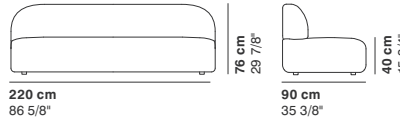

# GUEST

cod. 9000 / **armchair**

cod. 9001 / **2 seater**

cod. 9002 / **2 seater major**

cod. 9003 / **3 seater**

cod. 9004 / **right peninsula**

cod. 9005 / **left peninsula**

cod. 9025 / **small right peninsula**

# GUEST

cod. 9013 / right element peninsula

290 cm  
114 1/8"

76 cm  
29 7/8"

95-135 cm  
37 3/8"- 53 1/8"

40 cm  
15 3/4"

cod. 9014 / left element peninsula

290 cm  
114 1/8"