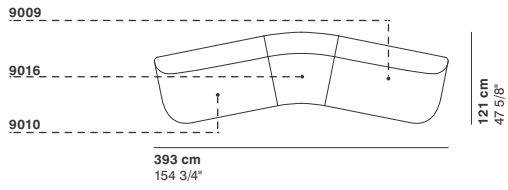

cod. GUE05 / composition