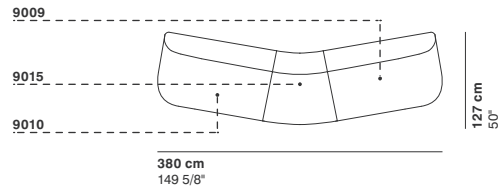

cod. GUE06 / composition