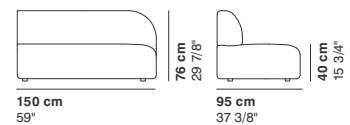

cod. 9009 / **right element 150**