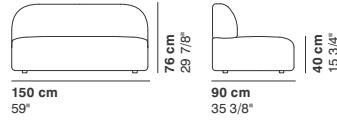

cod. 9001 / **2 seater**