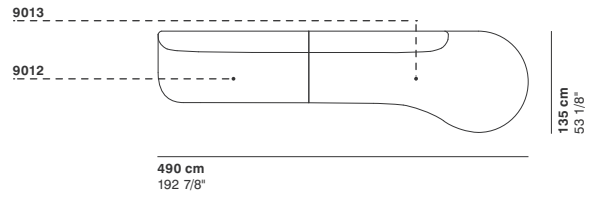

cod. GUE04 / composition