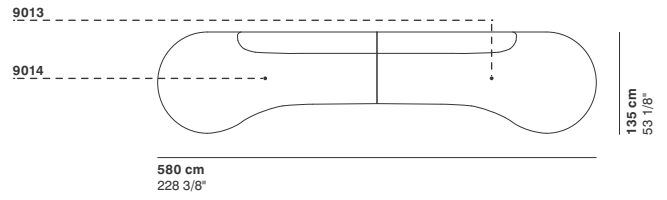

cod. GUE02 / composition