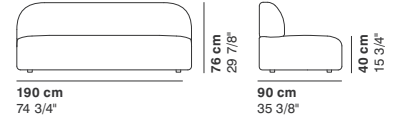

# GUEST

cod. 9000 / **armchair**

cod. 9001 / **2 seater**

cod. 9002 / **2 seater major**

cod. 9003 / **3 seater**

cod. 9004 / **right peninsula**

cod. 9005 / **left peninsula**

cod. 9025 / **small right peninsula**

# GUEST

cod. 9013 / right element peninsula

290 cm  
114 1/8"

76 cm  
29 7/8"

95-135 cm  
37 3/8"- 53 1/8"

40 cm  
15 3/4"

cod. 9014 / left element peninsula

290 cm  
114 1/8"