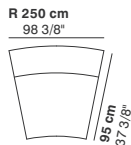

# GUEST

cod. 9013 / right element peninsula

290 cm  
114 1/8"

76 cm  
29 7/8"

95-135 cm  
37 3/8"- 53 1/8"

40 cm  
15 3/4"

cod. 9014 / left element peninsula

290 cm  
114 1/8"

76 cm  
29 7/8"

95-135 cm  
37 3/8"- 53 1/8"

40 cm  
15 3/4"

cod. 9015 / open element curved 100

100 cm  
39 3/8"

76 cm  
29 7/8"

40 cm  
15 3/4"

R 250 cm  
98 3/8"

r 155 cm  
61"

95 cm  
37 3/8"

cod. 9016 / closed element curved 100

100 cm  
39 3/8"

76 cm  
29 7/8"

40 cm  
15 3/4"

R 250 cm  
98 3/8"

r 155 cm  
61"

95 cm  
37 3/8"

cod. 9017 / open element curved 200

200 cm  
78 3/4"

76 cm  
29 7/8"

40 cm  
15 3/4"

R 250 cm  
98 3/8"

r 155 cm  
61"

95 cm  
37 3/8"