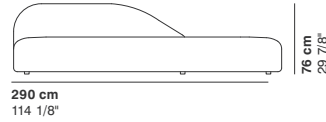

# GUEST

cod. 9000 / **armchair**

cod. 9001 / **2 seater**

cod. 9002 / **2 seater major**

cod. 9003 / **3 seater**

cod. 9004 / **right peninsula**

cod. 9005 / **left peninsula**

cod. 9025 / **small right peninsula**

# GUEST

cod. 9013 / right element peninsula

290 cm  
114 1/8"

76 cm  
29 7/8"

95-135 cm  
37 3/8"- 53 1/8"

40 cm  
15 3/4"

cod. 9014 / left element peninsula

290 cm  
114 1/8"