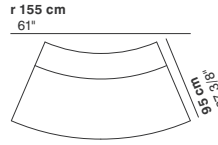

76 cm  
29 7/8"

95-135 cm  
37 3/8"- 53 1/8"

40 cm  
15 3/4"

cod. 9015 / open element curved 100

100 cm  
39 3/8"

76 cm  
29 7/8"

40 cm  
15 3/4"

R 250 cm  
98 3/8"

r 155 cm  
61"

95 cm  
37 3/8"

cod. 9016 / closed element curved 100

100 cm  
39 3/8"

76 cm  
29 7/8"

40 cm  
15 3/4"

R 250 cm  
98 3/8"

r 155 cm  
61"

95 cm  
37 3/8"

cod. 9017 / open element curved 200

200 cm  
78 3/4"

76 cm  
29 7/8"

40 cm  
15 3/4"

R 250 cm  
98 3/8"

r 155 cm  
61"

95 cm  
37 3/8"

40 cm  
15 3/4"

Ø 70 cm  
27 1/2"

cod. 9020 / ottoman diam.100

40 cm  
15 3/4"

Ø100 cm  
39 3/8"

cod. 9021 / ottoman diam.130

40 cm  
15 3/4"

Ø130 cm  
51 1/8"