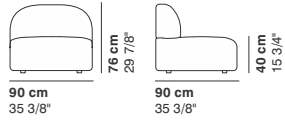

GUEST

cod. 9000 / **armchair**