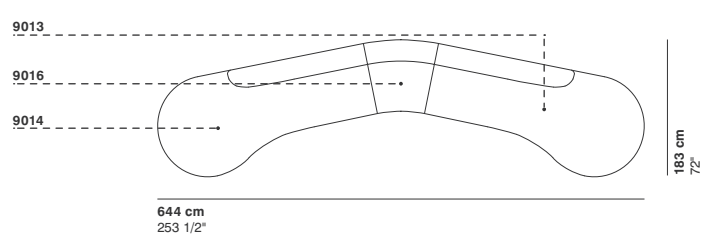

cod. GUE08 / composition