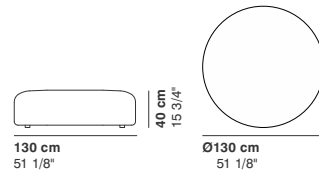

# GUEST

cod. 9013 / right element peninsula

290 cm  
114 1/8"

76 cm  
29 7/8"

95-135 cm  
37 3/8"- 53 1/8"

40 cm  
15 3/4"

cod. 9014 / left element peninsula

290 cm  
114 1/8"

95 cm  
37 3/8"

cod. 9017 / open element curved 200

200 cm  
78 3/4"

76 cm  
29 7/8"

40 cm  
15 3/4"

R 250 cm  
98 3/8"

r 155 cm  
61"

95 cm  
37 3/8"

cod. 9018 / closed element curved 200

200 cm  
78 3/4"

76 cm  
29 7/8"

40 cm  
15 3/4"

R 250 cm  
98 3/8"

r 155 cm  
61"

95 cm  
37 3/8"

cod. 9019 / ottoman diam.70

40 cm  
15 3/4"

Ø 70 cm  
27 1/2"

cod. 9020 / ottoman diam.100

40 cm  
15 3/4"

Ø100 cm  
39 3/8"

cod. 9021 / ottoman diam.130

40 cm  
15 3/4"

Ø130 cm  
51 1/8"