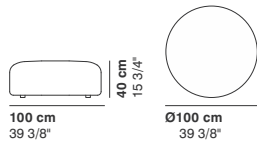

# GUEST

cod. 9013 / right element peninsula

290 cm  
114 1/8"

76 cm  
29 7/8"

95-135 cm  
37 3/8"- 53 1/8"

40 cm  
15 3/4"

cod. 9014 / left element peninsula

290 cm  
114 1/8"

95 cm  
37 3/8"

cod. 9017 / open element curved 200

200 cm  
78 3/4"

76 cm  
29 7/8"

40 cm  
15 3/4"

R 250 cm  
98 3/8"

r 155 cm  
61"

95 cm  
37 3/8"

cod. 9018 / closed element curved 200

200 cm  
78 3/4"

76 cm  
29 7/8"

40 cm  
15 3/4"

R 250 cm  
98 3/8"

r 155 cm  
61"

95 cm  
37 3/8"

cod. 9019 / ottoman diam.70

40 cm  
15 3/4"

Ø 70 cm  
27 1/2"

cod. 9020 / ottoman diam.100

40 cm  
15 3/4"

Ø100 cm  
39 3/8"

cod. 9021 / ottoman diam.130

40 cm  
15 3/4"

Ø130 cm  
51 1/8"