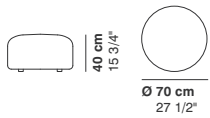

# GUEST

cod. 9013 / right element peninsula

290 cm  
114 1/8"

76 cm  
29 7/8"

95-135 cm  
37 3/8"- 53 1/8"

40 cm  
15 3/4"

cod. 9014 / left element peninsula

290 cm  
114 1/8"

95 cm  
37 3/8"

cod. 9017 / open element curved 200

200 cm  
78 3/4"

76 cm  
29 7/8"

40 cm  
15 3/4"

R 250 cm  
98 3/8"

r 155 cm  
61"

95 cm  
37 3/8"

cod. 9018 / closed element curved 200

200 cm  
78 3/4"

76 cm  
29 7/8"

40 cm  
15 3/4"

R 250 cm  
98 3/8"

r 155 cm  
61"

95 cm  
37 3/8"

cod. 9019 / ottoman diam.70

40 cm  
15 3/4"

Ø 70 cm  
27 1/2"

cod. 9020 / ottoman diam.100

40 cm  
15 3/4"

Ø100 cm  
39 3/8"

cod. 9021 / ottoman diam.130

40 cm  
15 3/4"

Ø130 cm  
51 1/8"