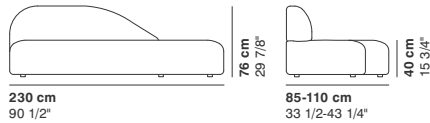

# GUEST

cod. 9000 / **armchair**

cod. 9001 / **2 seater**

cod. 9002 / **2 seater major**

cod. 9003 / **3 seater**

cod. 9004 / **right peninsula**

cod. 9005 / **left peninsula**

cod. 9025 / **small right peninsula**

# GUEST

cod. 9013 / right element peninsula

290 cm  
114 1/8"

76 cm  
29 7/8"

95-135 cm  
37 3/8"- 53 1/8"

40 cm  
15 3/4"

cod. 9014 / left element peninsula

290 cm  
114 1/8"