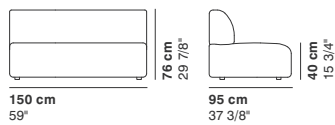

cod. 9007 / **element 150**