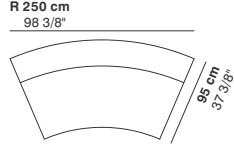

cod. 9018 / closed element curved 200

R 250 cm
98 3/8"

r 155 cm
61"

95 cm
37 3/8"