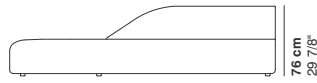

# GUEST

cod. 9013 / right element peninsula

290 cm  
114 1/8"

76 cm  
29 7/8"

95-135 cm  
37 3/8"- 53 1/8"

40 cm  
15 3/4"

cod. 9014 / left element peninsula

290 cm  
114 1/8"