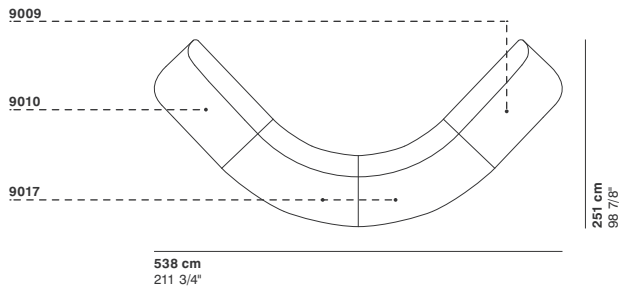

cod. GUE07 / composition