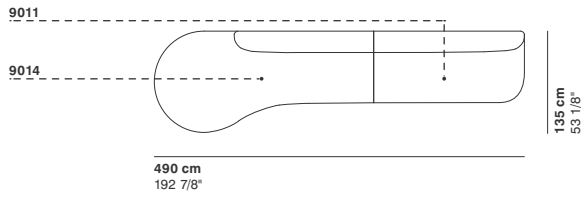

cod. GUE03 / composition