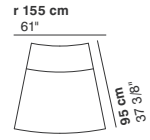

# GUEST

cod. 9013 / right element peninsula

290 cm  
114 1/8"

76 cm  
29 7/8"

95-135 cm  
37 3/8"- 53 1/8"

40 cm  
15 3/4"

cod. 9014 / left element peninsula

290 cm  
114 1/8"

76 cm  
29 7/8"

95-135 cm  
37 3/8"- 53 1/8"

40 cm  
15 3/4"

cod. 9015 / open element curved 100

100 cm  
39 3/8"

76 cm  
29 7/8"

40 cm  
15 3/4"

R 250 cm  
98 3/8"

r 155 cm  
61"

95 cm  
37 3/8"

cod. 9016 / closed element curved 100

100 cm  
39 3/8"

76 cm  
29 7/8"

40 cm  
15 3/4"

R 250 cm  
98 3/8"

r 155 cm  
61"

95 cm  
37 3/8"

cod. 9017 / open element curved 200

200 cm  
78 3/4"

76 cm  
29 7/8"

40 cm  
15 3/4"

R 250 cm  
98 3/8"

r 155 cm  
61"

95 cm  
37 3/8"