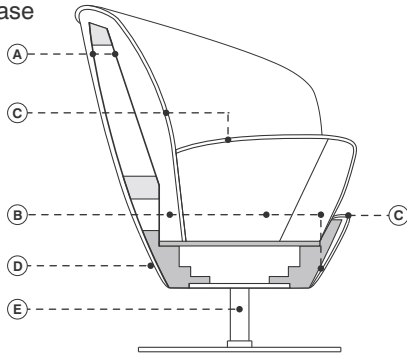

JANGO

Dati tecnici · Technical data · Données techniques · Technische Angaben

_swivel round base

- Legno massiccio di abete
- Legno massiccio di faggio
- A. Pannello di masonite
- B. Poliuretano espanso ignifugo indeformabile a quote differenziate
- C. Fibra di poliestere
- D. Rivestimento fisso in tessuto o pelle
- E. Acciaio

- Solid fir
- Solid beech
- A. Masonite panel
- B. Flame-retardant undeformable polyurethane foam of different densities
- C. Polyester fibers
- D. Fixed upholstery in fabric or leather
- E. Steel