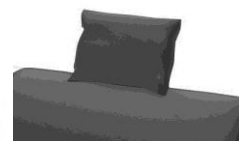

**BELLINO : FORM FOLLOWS FUNCTION**

Contemporary update of a true classic. Functional modernism. Practical becomes aesthetic. Timeless beauty without frippery. Sofa with inclined seat for active seating comfort. Also available in a wide range.

**GENERAL MODEL INFO**

- Sofa with open armrest covered at the top with ornamental stitch or closed covered armrest with ornamental stitch.
- Available in leather, fabric or microfibre.
- Choice open armrest : chassis chrome high-gloss or black laquered. Optional other fine textured JORI standard lacquers.
- Option : fold-out head rest brace per back cushion, on which the armrest/headcushion can be placed.
- Option : cushion 36x52 for arm or head.
- Option : footstool with chassis available with seat height 44 cm or 48 cm.
- Height arm : 57 cm.
- Frame : solid beech.
- 2D and 3D images for visualization are available on our website.
- Seating furniture with removable covers (to be done by an industrial third party)

TECHNICAL MODEL INFO

8800-SO150 F
sofa 2-seater 150 fixed
back
W 150 D 88 H 79
SH 44 SD 53 AH 57

8800-SO175 F
sofa 2-seater 175 fixed
back
W 175 D 88 H 79
SH 44 SD 53 AH 57

8800-SO200 F
sofa 3-seater 200 fixed
back
W 200 D 88 H 79
SH 44 SD 53 AH 57