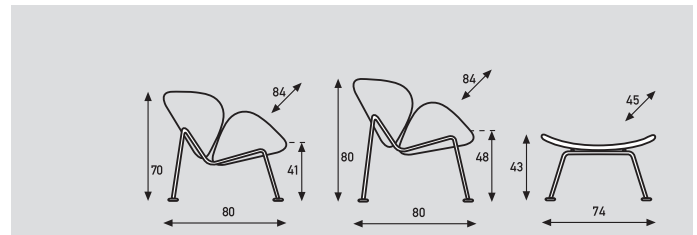

## Base:

- White steel
- Chromium or powdercoat.
- Black plastic gliders.
- F 437 = relaxed version
- F 437b = active version
- Orange Slice Junior: Maximum burdening 50 kg.

## Seat- and back:

- 2 identical shells of pressed beech.
- Covered with moulded foam.

## Orange Slice

<b>models</b>	F 437 chair low	F 437B chair high	P 437 footstool
<b>meterage</b>	245cm	245cm	105cm
<b>weight</b>	21kg	21kg	10kg
<b>packing</b>	0,64m <sup>3</sup>	0,64m <sup>3</sup>	0,25m <sup>3</sup>

## Orange Slice Junior

<b>models</b>	chair
<b>meterage</b>	183cm
<b>weight</b>	8,5kg
<b>packing</b>	0,41m <sup>3</sup>