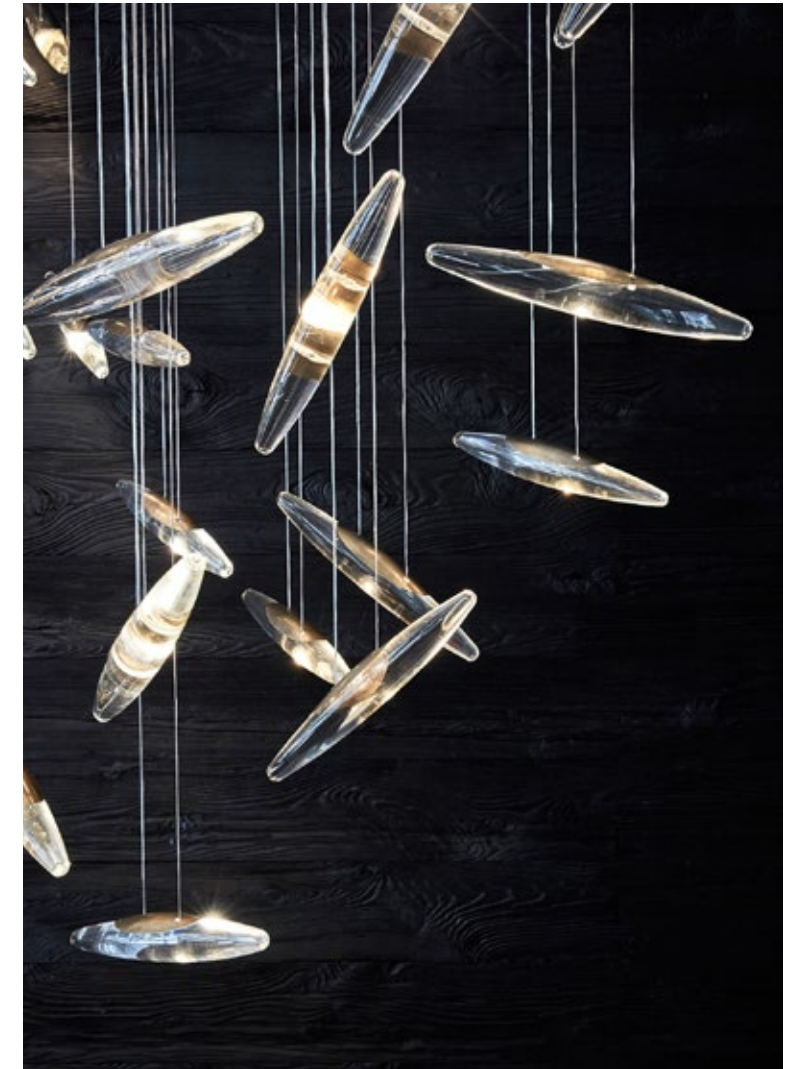

OCHRE

**gaia** pendant  
**wisp** bench  
**mayfair** mirror

**moonlight murmuration** 64 drops

**caribou** chair  
**lunar** table light polished plaster top  
**moonlight murmuration** 20 drops

**seed cloud** installation curved

## **beach pebble** single

solid glass drop illuminated by LED, carved oak cap with matching canopy  
canopy size - 13.5cm diam (5" diam)  
pebble - 12.5cm w x 4cm d x 21cm h (5" w x 2" d x 8" h)  
overall height adjustable up to 200cm (80")

## **celestial pebble** single

solid glass drop illuminated by LED, satin nickel finish cap with matching chain and canopy  
canopy size - 13cm diam (5" diam)  
pebble - 12.5cm w x 4cm d x 21cm h (5" w x 2" d x 8" h)  
overall height up to 200cm (80")

## **gaia** pendant

solid glass drop illuminated by LED, blackened nickel cap with matching arm and canopy  
canopy size - 13cm diam (5" diam)  
pebble - 21cm w x 4cm d x 12.5cm h (8" w x 2" d x 5" h)  
height of fixture excluding suspension - 33cm h (13" h)  
overall height to be specified