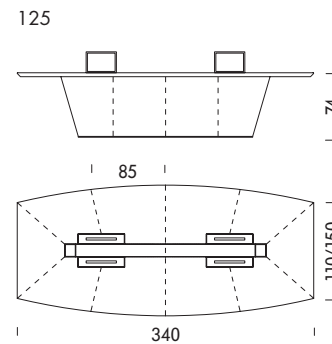

The Polflex range of products is characterised by the creation of personalised projects to resolve the most complex space planning requirements. Conference tables and customised solutions combined with the traditional build quality of Polflex products. Each project goes from the layout phase (based on the customer's own design) to its CAD rendition, computerised 3-D simulation and construction by craftsmen, right through to the finished product.

La production Polflex est caractérisée par la réalisation de projets personnalisés pour résoudre les exigences complexes de l'organisation de l'espace. Tables de conférence avec des solutions individuelles bénéficiant de la qualité de construction des produits Polflex. Chaque projet passe par les phases suivantes: croquis (sur dessin du client), élaboration en CAO, simulation en 3D, produit fini construit artisanalement.

La produzione Polflex si caratterizza per la realizzazione di progetti personalizzati per risolvere le più complesse esigenze della pianificazione dello spazio. Tavoli conferenza con soluzioni individualizzate combinati alla tradizionale qualità costruttiva dei prodotti Polflex. Ogni progetto passa dalla fase del layout (su disegno del cliente), alla rielaborazione in CAD, alla simulazione computerizzata tridimensionale, alla costruzione artigianale del prodotto finito.