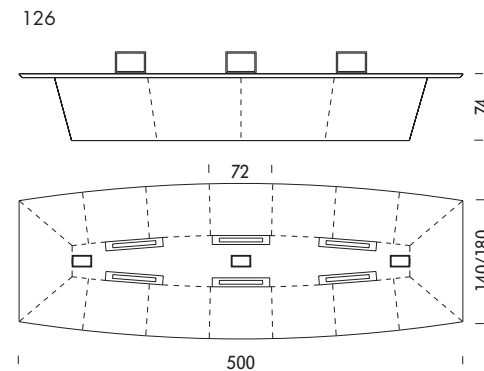

The Polflex range of products is characterised by the creation of personalised projects to resolve the most complex space planning requirements. Conference tables and customised solutions combined with the traditional build quality of Polflex products. Each project goes from the layout phase (based on the customer's own design) to its CAD rendition, computerised 3-D simulation and construction by craftsmen, right through to the finished product.

La production Polflex est caractérisée par la réalisation de projets personnalisés pour résoudre les exigences complexes de l'organisation de l'espace. Tables de conférence avec des solutions individuelles bénéficiant de la qualité de construction des produits Polflex. Chaque projet passe par les phases suivantes: croquis (sur dessin du client), élaboration en CAO, simulation en 3D, produit fini construit artisanalement.

La produzione Polflex si caratterizza per la realizzazione di progetti personalizzati per risolvere le più complesse esigenze della pianificazione dello spazio. Tavoli conferenza con soluzioni individualizzate combinati alla tradizionale qualità costruttiva dei prodotti Polflex. Ogni progetto passa dalla fase del layout (su disegno del cliente), alla rielaborazione in CAD, alla simulazione computerizzata tridimensionale, alla costruzione artigianale del prodotto finito.